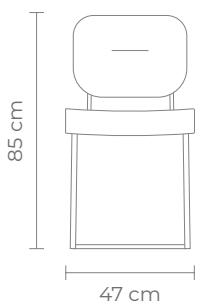

# tallira

tallira.com

Pink

Fully upholstered dining chair in two tones with black powder-coated legs.  
W 47 D 46 H 85 CM (SEAT HEIGHT 51 CM)

- Two tones
- Black powder-coated legs

[VIEW PRICING](#)

[Log in or Request a Trade Account](#)