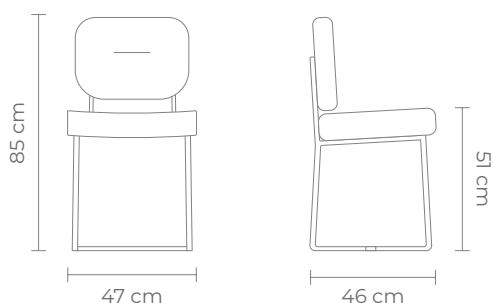

# tallira

tallira.com

Pink

Fully upholstered dining chair in two tones with black powder-coated legs.  
W 47 D 46 H 85 CM (SEAT HEIGHT 51 CM)

- Two tones
- Black powder-coated legs

[VIEW PRICING](#)

[Log in or Request a Trade Account](#)

# tallira

tallira.com

Blue

Fully upholstered dining chair in two tones with black powder-coated legs.  
W 47 D 46 H 85 CM (SEAT HEIGHT 51 CM)

- Two tones
- Black powder-coated legs

[VIEW PRICING](#)

[Log in or Request a Trade Account](#)