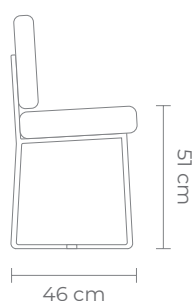

# tallira

tallira.com

Pink

Fully upholstered dining chair in two tones with black powder-coated legs.  
W 47 D 46 H 85 CM (SEAT HEIGHT 51 CM)

- Two tones
- Black powder-coated legs

[VIEW PRICING](#)

[Log in or Request a Trade Account](#)