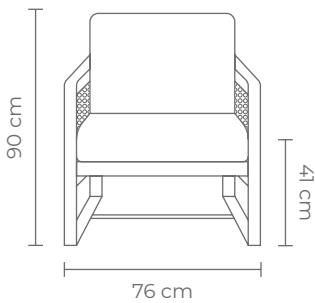

# tallira

tallira.com

Green

Rattan occasional chair in a natural finish and black frame.  
W 76 D 70 H 90 CM (SEAT HEIGHT 41 CM)

- Black timber frame with rattan in natural finish
- Black metal legs
- Upholstered back & seat cushions