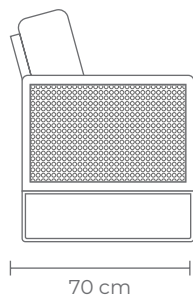

# tallira

tallira.com

Green

Rattan occasional chair in a natural finish and black frame.  
W 76 D 70 H 90 CM (SEAT HEIGHT 41 CM)

- Black timber frame with rattan in natural finish
- Black metal legs
- Upholstered back & seat cushions