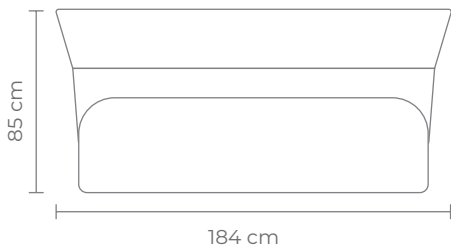

# tallira

tallira.com

Carbon

**Curved, high-back sofa in two-toned fine woven fabric.**  
**W 184 D 84 H 85 CM (Seat Height 44 CM)**

- Fully upholstered
- Fabric Composition: 100% polyester

[VIEW PRICING](#)

# tallira

tallira.com

Frost

**Curved, high-back sofa in two-toned fine woven fabric.**

**W 184 D 84 H 85 CM (Seat Height 44 CM)**

- Fully upholstered
- Fabric Composition: 100% polyester

[VIEW PRICING](#)

[Log in or Request a Trade Account](#)