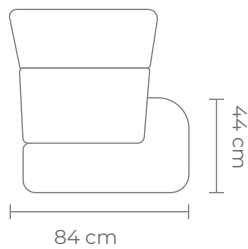

# tallira

tallira.com

Carbon

**Curved, high-back sofa in two-toned fine woven fabric.**  
**W 184 D 84 H 85 CM (Seat Height 44 CM)**

- Fully upholstered
- Fabric Composition: 100% polyester

[VIEW PRICING](#)

# tallira

tallira.com

Frost

**Curved, high-back sofa in two-toned fine woven fabric.**

**W 184 D 84 H 85 CM (Seat Height 44 CM)**

- Fully upholstered
- Fabric Composition: 100% polyester

[VIEW PRICING](#)

[Log in or Request a Trade Account](#)