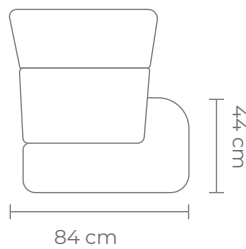

# tallira

tallira.com

Carbon

**Curved, high-back sofa in two-toned fine woven fabric.**  
**W 184 D 84 H 85 CM (Seat Height 44 CM)**

- Fully upholstered
- Fabric Composition: 100% polyester

[VIEW PRICING](#)

# tallira

tallira.com

Frost

**Curved, high-back sofa in two-toned fine woven fabric.**

**W 184 D 84 H 85 CM (Seat Height 44 CM)**

- Fully upholstered
- Fabric Composition: 100% polyester

[VIEW PRICING](#)

[Log in or Request a Trade Account](#)