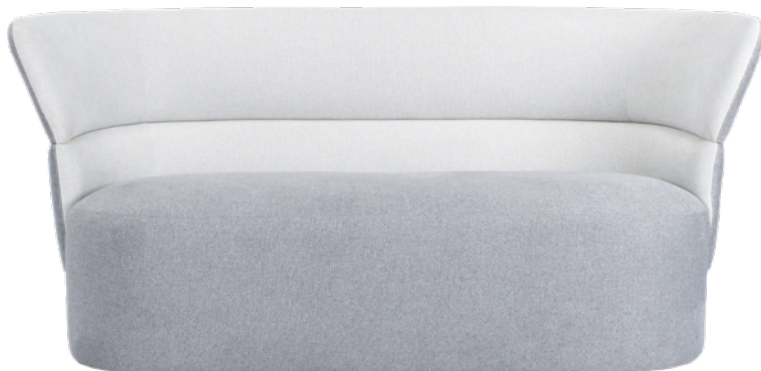

GEORGE SOFA

in carbon

tallira

tallira.com

CARE

CLEAN.

Regularly vacuum fabric to remove dust. Spot clean fabric with a damp cloth or sponge. If liquid spills occur, prompt blotting with a clean (colourfast) cloth or sponge is advised.

AVOID.

Using chemical cleaners. Do not remove covers for cleaning. Gently blot clean spills and do not rub.

PROTECT.

To prevent fading, keep fabric out of direct sunlight. It is advised to use a professional cleaner for care and maintenance.

PLACEMENT.

Intended for indoor use.

[VIEW PRICING](#)

[Log in or Request a Trade Account](#)

FOR YOUR MOODBOARD > [DOWNLOAD IMAGES](#)