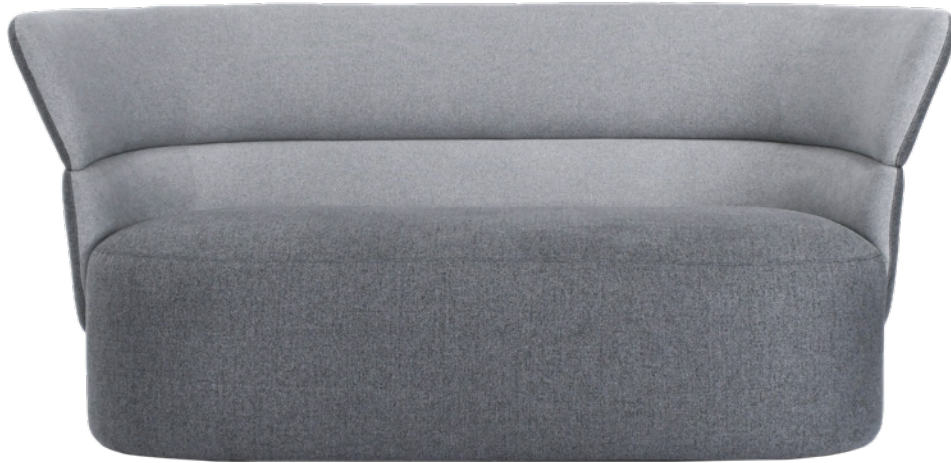

# GEORGE SOFA

in carbon

# tallira

tallira.com

Carbon

**Curved, high-back sofa in two-toned fine woven fabric.**  
**W 184 D 84 H 85 CM (Seat Height 44 CM)**

- Fully upholstered
- Fabric Composition: 100% polyester

[VIEW PRICING](#)

# tallira

tallira.com

Frost

**Curved, high-back sofa in two-toned fine woven fabric.**

**W 184 D 84 H 85 CM (Seat Height 44 CM)**

- Fully upholstered
- Fabric Composition: 100% polyester

[VIEW PRICING](#)

[Log in or Request a Trade Account](#)