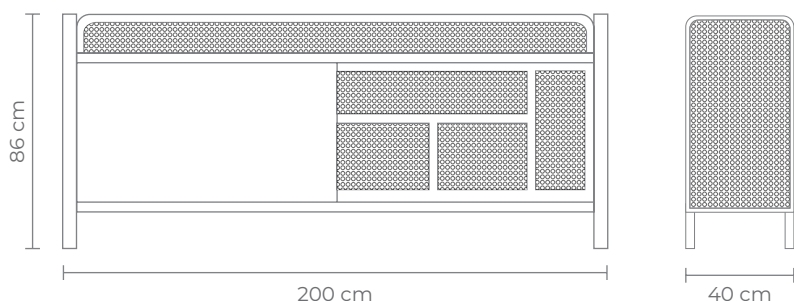

tallira.com

Natural / Black

Rattan sideboard in natural finish with black timber frame.

W 200 D 40 H 86 cm

- Solid Timber in black
- Rattan in natural finish
- Two sliding doors and two shelves

[VIEW PRICING](#)