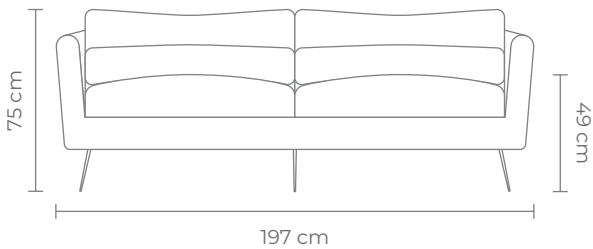

tallira.com

Oatmeal

**Fully upholstered 3 seater sofa with matte black legs.
W 197 D 90 H 75 CM (Seat Height 49 CM)**

- Cotton canvas fabric
- Comfort wrap seat insert
- Black matte powder-coated metal legs
- Inclusive of 2 rectangular lumbar cushions