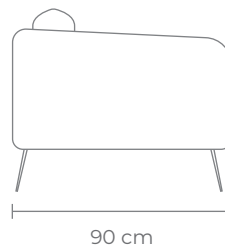

tallira.com

Oatmeal

**Fully upholstered 3 seater sofa with matte black legs.
W 197 D 90 H 75 CM (Seat Height 49 CM)**

- Cotton canvas fabric
- Comfort wrap seat insert
- Black matte powder-coated metal legs
- Inclusive of 2 rectangular lumbar cushions