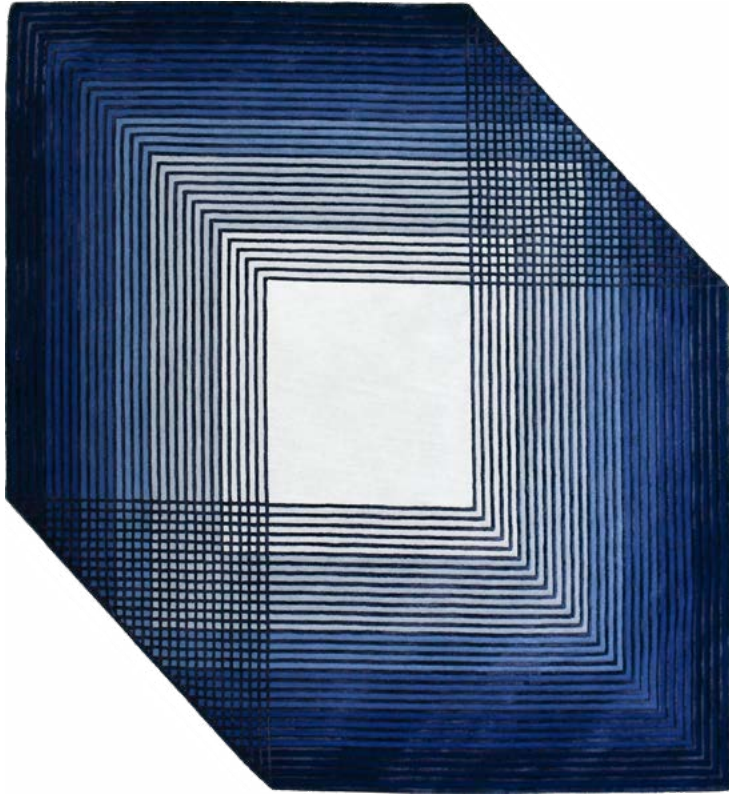

## JAGGED

ADMIRAL

**CONSTRUCTION** Hand Tufted

**COMPOSITION** NZ Wool Blend & Artsilk

**STOCK SIZE (cm)** 250 x 250

**CUSTOM OPTIONS** Custom sizes and colours available

**PILE TYPE** Cut pile

**PILE HEIGHT** Wool 10mm pile / Artsilk 12mm pile

**SHADING** All cut pile rugs are susceptible to exhibit characteristics of shading over time. This is the result of the reversal of pile direction during use causing areas of the rug to appear to have changed colour. This effect is not a manufacturing fault nor can it be prevented.