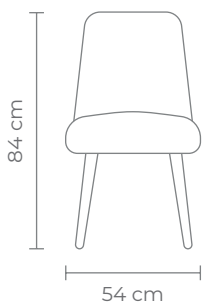

# tallira

tallira.com

Blush

**Velvet Dining Chair with wooden legs.**  
**W 54 D 48 H 84 CM ( SEAT HEIGHT 46 CM)**

- Chenille Velvet ( 100% Polyester) upholstered seat
- Solid black wood legs

[VIEW PRICING](#)

# tallira

tallira.com

Mocha

**Velvet Dining Chair with wooden legs.**

**W 54 D 48 H 84 CM ( SEAT HEIGHT 46 CM)**

- Chenille Velvet ( 100% Polyester) upholstered seat
- Solid black wood legs

[VIEW PRICING](#)