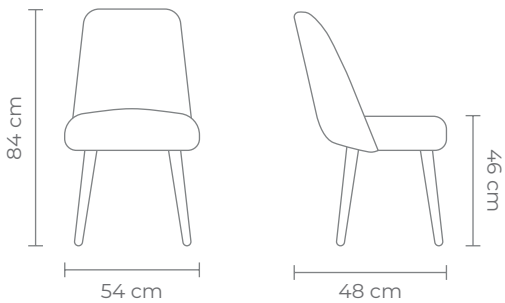

# tallira

tallira.com

Blush

**Velvet Dining Chair with wooden legs.**  
**W 54 D 48 H 84 CM ( SEAT HEIGHT 46 CM)**

- Chenille Velvet ( 100% Polyester) upholstered seat
- Solid black wood legs

[VIEW PRICING](#)