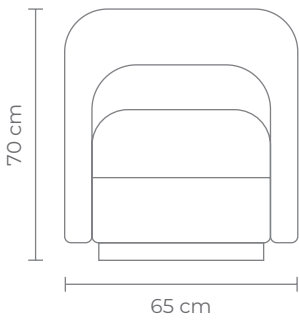

tallira.com

360°

Honeycomb

Contemporary Occasional Swivel Chair with metal base.

W 65 D 62 H 70 CM (SEAT HEIGHT 42 CM)

- Fully upholstered
- Swivel base
- Metal base

[VIEW PRICING](#)

[Log in or Request a Trade Account](#)

W 65 D 62 H 70 CM (SEAT HEIGHT 42 CM)

- Fully upholstered
- Swivel base
- Metal base

[VIEW PRICING](#)

[Log in or Request a Trade Account](#)

FOR YOUR MOODBOARD > [DOWNLOAD IMAGES](#)

LARA CLUB SWIVEL CHAIR