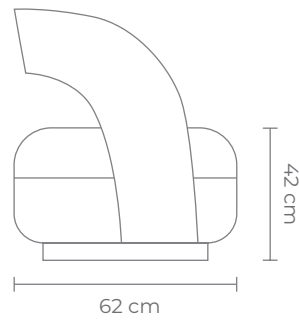

tallira.com

360°

Honeycomb

Contemporary Occasional Swivel Chair with metal base.

W 65 D 62 H 70 CM (SEAT HEIGHT 42 CM)

- Fully upholstered
- Swivel base
- Metal base

[VIEW PRICING](#)

[Log in or Request a Trade Account](#)

W 65 D 62 H 70 CM (SEAT HEIGHT 42 CM)

- Fully upholstered
- Swivel base
- Metal base

[VIEW PRICING](#)

[Log in or Request a Trade Account](#)

FOR YOUR MOODBOARD > [DOWNLOAD IMAGES](#)

LARA CLUB SWIVEL CHAIR