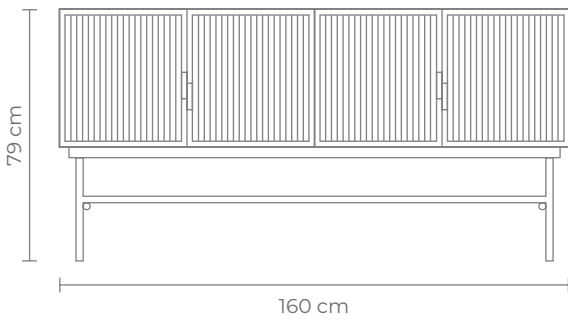

# tallira

tallira.com

Black

**Black metal sideboard with fluted glass. An elegant storage solution for living, dining rooms or entrance.**

**W 160 D 45 H 79 CM**

- Black Metal
- Fluted glass
- Four doors

[VIEW PRICING](#)