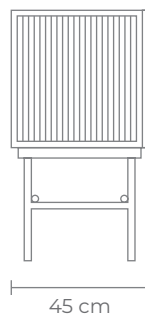

# AMELIE SIDEBOARD

in black

# tallira

tallira.com

Black

**Black metal sideboard with fluted glass. An elegant storage solution for living, dining rooms or entrance.**

**W 160 D 45 H 79 CM**

- Black Metal
- Fluted glass
- Four doors

[VIEW PRICING](#)