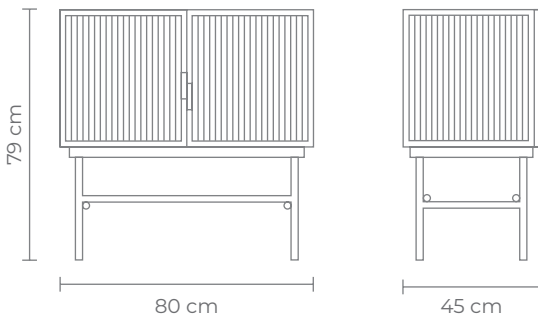

AMELIE CABINET

in black

tallira

tallira.com

Black

Black metal cabinet with fluted glass. An elegant storage solution for living, dining rooms or entrance.

W 80 D 45 H 79 CM

- Black Metal
- Fluted glass
- Two doors

[VIEW PRICING](#)

[Log in or Request a Trade Account](#)

FOR YOUR MOODBOARD > [DOWNLOAD IMAGES](#)