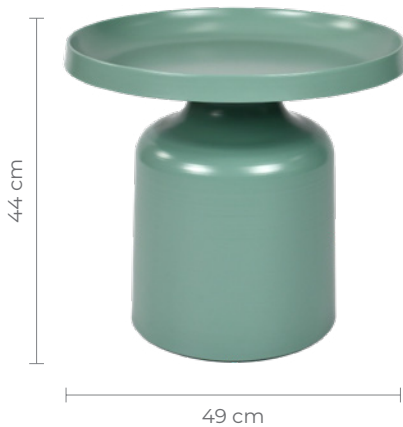

Round powder coated metal Coffee & Side tables.

- Solid Timber in black
- Rattan in natural finish
- Two sliding doors and two shelves

[VIEW PRICING](#)

[Log in or Request a Trade Account](#)

FOR YOUR MOODBOARD > [DOWNLOAD IMAGES](#)