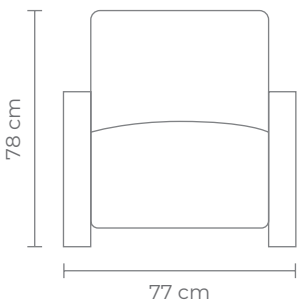

COLLECTION

ARCHER OCCASIONAL CHAIR

ARCHER CHAIR

in marine

tallira

Marine

Fully upholstered occasional chair in boucle fabric with exposed Oak veneer arms.

W 77 D 92 H 78 CM (SEAT HEIGHT 42 CM)