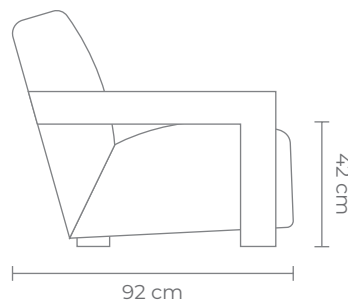

COLLECTION

ARCHER OCCASIONAL CHAIR

ARCHER CHAIR

in marine

tallira

Marine

Fully upholstered occasional chair in boucle fabric with exposed Oak veneer arms.

W 77 D 92 H 78 CM (SEAT HEIGHT 42 CM)