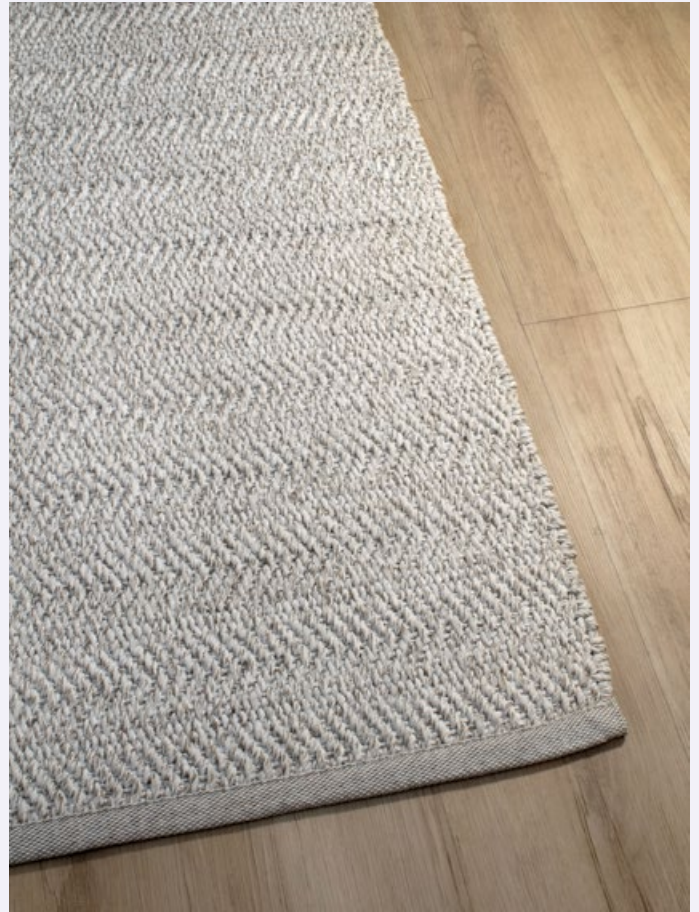

COLLECTION

ASCOT RUGS
HANDWOVEN
POLYPROPYLENE

THE **RUG**
COLLECTION
AUSTRALIA

tallira
FURNITURE

ASCOT RUG

COLOUR: IVORY

Stock Sizes (cm)
250 X 350

Construction Handwoven
Composition Polypropylene
Custom Options Not Available
Thickness Approx 10 mm
Edge Finish Overlocked
Use Purpose Indoor & Outdoor
Suitability Residential

IVORY

[VIEW PRICING](#)

[Log in](#) or [Request a Trade Account](#)

ASCOT RUG

COLOUR: TAUPE

Stock Sizes (cm)
250 X 350

Construction Handwoven
Composition Polypropylene
Custom Options Not Available
Thickness Approx 10 mm
Edge Finish Overlocked
Use Purpose Indoor & Outdoor
Suitability Residential