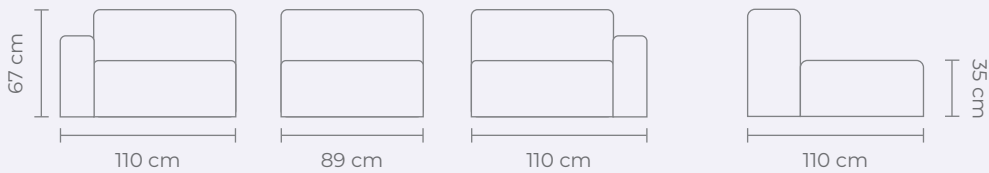

EVIE SOFA

in boucle ebony

tallira

tallira.com

**A contemporary club-style 3 piece sectional sofa.
W 309 D 110 H 67 CM (SEAT HEIGHT 35 CM)**

- Fully Upholstered
- Solid hardwood frame
- Contemporary sprung base
- Fixed upholstery
- 3 piece sectional, club-style sofa

[VIEW PRICING](#)

[Log in or Request a Trade Account](#)

FOR YOUR MOODBOARD > [DOWNLOAD IMAGES](#)