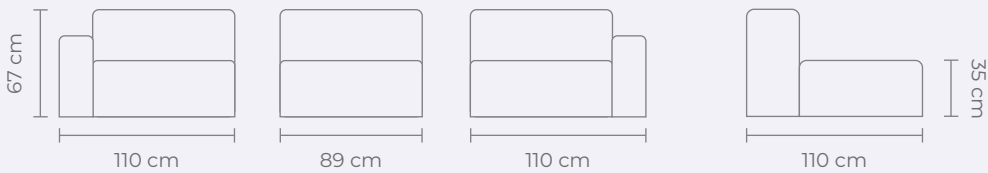

tallira.com

Boucle Olive

**A contemporary club-style 3 piece sectional sofa.
W 309 D 110 H 67 CM (SEAT HEIGHT 35 CM)**

- Fully Upholstered
- Solid hardwood frame
- Contemporary sprung base
- Fixed upholstery
- 3 piece sectional, club-style sofa

A contemporary club-style 3 piece sectional sofa.
W 309 D 110 H 67 CM (SEAT HEIGHT 35 CM)

- Fully Upholstered
- Solid hardwood frame
- Contemporary sprung base
- Fixed upholstery
- 3 piece sectional, club-style sofa

**A contemporary club-style 3 piece sectional sofa.
W 309 D 110 H 67 CM (SEAT HEIGHT 35 CM)**

- Fully Upholstered
- Solid hardwood frame
- Contemporary sprung base
- Fixed upholstery
- 3 piece sectional, club-style sofa