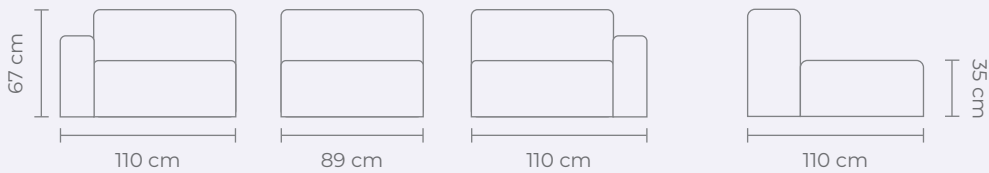

EVIE SOFA

in boucle ivory

tallira

tallira.com

A contemporary club-style 3 piece sectional sofa.
W 309 D 110 H 67 CM (SEAT HEIGHT 35 CM)

- Fully Upholstered
- Solid hardwood frame
- Contemporary sprung base
- Fixed upholstery
- 3 piece sectional, club-style sofa

[VIEW PRICING](#)

[Log in](#) or [Request a Trade Account](#)

FOR YOUR MOODBOARD > [DOWNLOAD IMAGES](#)