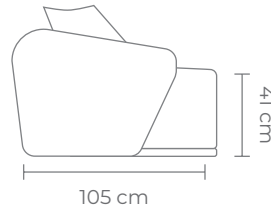

# tallira

Pebble

**A contemporary fully upholstered 2-piece sectional sofa in Pebble.**

**W 302 D 105 H 68 CM (Seat Height 41 CM)**

- Hardwood frame + plywood
- Contemporary Sprung Base
- Fixed seat and back cushions
- Two scatter cushions