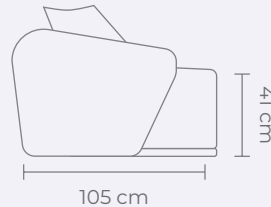

W 302 D 105 H 68 CM (Seat Height 41 CM)

- Hardwood frame + plywood
- Contemporary Sprung Base
- Fixed seat and back cushions
- Two scatter cushions

[VIEW PRICING](#)

[Log in or Request a Trade Account](#)

FOR YOUR MOODBOARD > [DOWNLOAD IMAGES](#)

GEMMA SOFA

in houndstooth (2-piece)

tallira

Houndstooth

A contemporary fully upholstered 2-piece sectional sofa in Pebble.

W 302 D 105 H 68 CM (Seat Height 41 CM)

- Hardwood frame + plywood
- Contemporary Sprung Base
- Fixed seat and back cushions
- Two scatter cushions

W 235 D 105 H 68 CM (Seat Height 41 CM)

- Hardwood frame + plywood
- Contemporary Sprung Base
- Fixed seat and back cushions
- Two scatter cushions

[VIEW PRICING](#)

[Log in](#) or [Request a Trade Account](#)