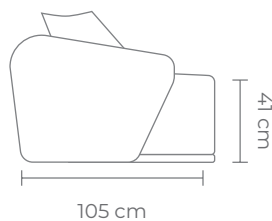

GEMMA SOFA

in pebble (1-piece)

tallira

Pebble

A contemporary fully upholstered 2-piece sectional sofa in Pebble.

W 235 D 105 H 68 CM (Seat Height 41 CM)

- Hardwood frame + plywood
- Contemporary Sprung Base
- Fixed seat and back cushions
- Two scatter cushions

[VIEW PRICING](#)

[Log in](#) or [Request a Trade Account](#)

FOR YOUR MOODBOARD > [DOWNLOAD IMAGES](#)