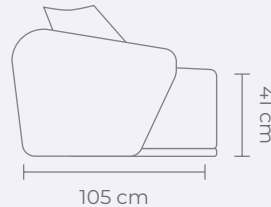

Stone

A contemporary fully upholstered 2-piece sectional sofa in Pebble.

W 302 D 105 H 68 CM (Seat Height 41 CM)

- Hardwood frame + plywood
- Contemporary Sprung Base
- Fixed seat and back cushions
- Two scatter cushions

W 302 D 105 H 68 CM (Seat Height 41 CM)

- Hardwood frame + plywood
- Contemporary Sprung Base
- Fixed seat and back cushions
- Two scatter cushions

[VIEW PRICING](#)

[Log in or Request a Trade Account](#)

W 235 D 105 H 68 CM (Seat Height 41 CM)

- Hardwood frame + plywood
- Contemporary Sprung Base
- Fixed seat and back cushions
- Two scatter cushions

[VIEW PRICING](#)

[Log in](#) or [Request a Trade Account](#)