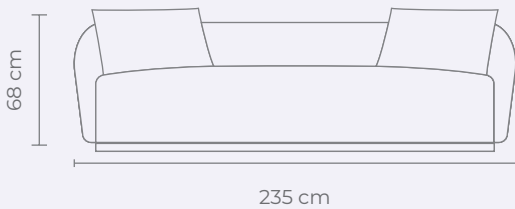

GEMMA SOFA

in pebble (1-piece)

tallira

Pebble

A contemporary fully upholstered 2-piece sectional sofa in Pebble.

W 235 D 105 H 68 CM (Seat Height 41 CM)

- Hardwood frame + plywood
- Contemporary Sprung Base
- Fixed seat and back cushions
- Two scatter cushions

[VIEW PRICING](#)

[Log in](#) or [Request a Trade Account](#)

FOR YOUR MOODBOARD > [DOWNLOAD IMAGES](#)