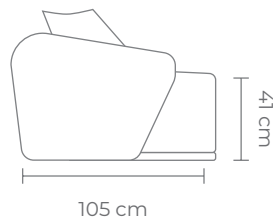

GEMMA SOFA

in stone (1-piece)

tallira

Stone

A contemporary fully upholstered 2-piece sectional sofa in Stone.

W 235 D 105 H 68 CM (Seat Height 41 CM)

- Hardwood frame + plywood
- Contemporary Sprung Base
- Fixed seat and back cushions
- Two scatter cushions

[VIEW PRICING](#)

[Log in](#) or [Request a Trade Account](#)

FOR YOUR MOODBOARD > [DOWNLOAD IMAGES](#)