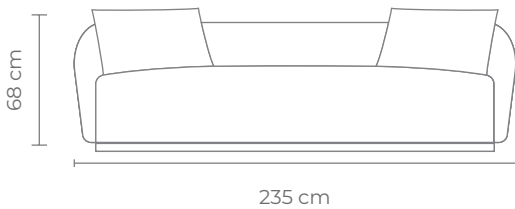

# tallira

Pebble

**A contemporary fully upholstered 2-piece sectional sofa in Pebble.**

**W 235 D 105 H 68 CM (Seat Height 41 CM)**

- Hardwood frame + plywood
- Contemporary Sprung Base
- Fixed seat and back cushions
- Two scatter cushions

[VIEW PRICING](#)

[Log in](#) or [Request a Trade Account](#)

FOR YOUR MOODBOARD > [DOWNLOAD IMAGES](#)

# tallira

Stone

**A contemporary fully upholstered 2-piece sectional sofa in Stone.**

**W 235 D 105 H 68 CM (Seat Height 41 CM)**

- Hardwood frame + plywood
- Contemporary Sprung Base
- Fixed seat and back cushions
- Two scatter cushions