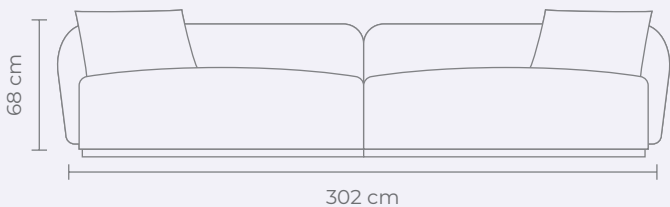

Stone

A contemporary fully upholstered 2-piece sectional sofa in Pebble.

W 302 D 105 H 68 CM (Seat Height 41 CM)

- Hardwood frame + plywood
- Contemporary Sprung Base
- Fixed seat and back cushions
- Two scatter cushions

W 302 D 105 H 68 CM (Seat Height 41 CM)

- Hardwood frame + plywood
- Contemporary Sprung Base
- Fixed seat and back cushions
- Two scatter cushions

[VIEW PRICING](#)

[Log in or Request a Trade Account](#)

FOR YOUR MOODBOARD > [DOWNLOAD IMAGES](#)

GEMMA SOFA

in houndstooth (2-piece)

tallira

Houndstooth

A contemporary fully upholstered 2-piece sectional sofa in Pebble.

W 302 D 105 H 68 CM (Seat Height 41 CM)

- Hardwood frame + plywood
- Contemporary Sprung Base
- Fixed seat and back cushions
- Two scatter cushions

W 235 D 105 H 68 CM (Seat Height 41 CM)

- Hardwood frame + plywood
- Contemporary Sprung Base
- Fixed seat and back cushions
- Two scatter cushions

[VIEW PRICING](#)

[Log in](#) or [Request a Trade Account](#)