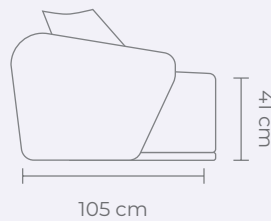

GEMMA SOFA

in stone (1-piece)

tallira

Stone

A contemporary fully upholstered 2-piece sectional sofa in Stone.

W 235 D 105 H 68 CM (Seat Height 41 CM)

- Hardwood frame + plywood
- Contemporary Sprung Base
- Fixed seat and back cushions
- Two scatter cushions

[VIEW PRICING](#)

[Log in](#) or [Request a Trade Account](#)

FOR YOUR MOODBOARD > [DOWNLOAD IMAGES](#)