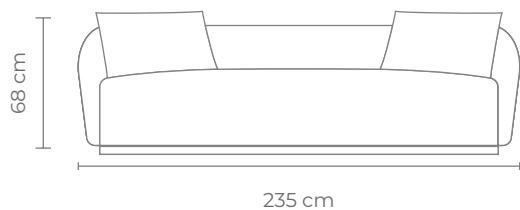

# tallira

Pebble

**A contemporary fully upholstered 2-piece sectional sofa in Pebble.**

**W 302 D 105 H 68 CM (Seat Height 41 CM)**

- Hardwood frame + plywood
- Contemporary Sprung Base
- Fixed seat and back cushions
- Two scatter cushions

# tallira

Pebble

**A contemporary fully upholstered 2-piece sectional sofa in Pebble.**

**W 235 D 105 H 68 CM (Seat Height 41 CM)**

- Hardwood frame + plywood
- Contemporary Sprung Base
- Fixed seat and back cushions
- Two scatter cushions