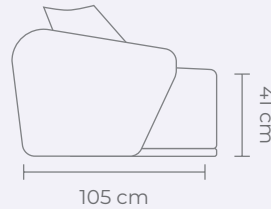

GEMMA SOFA

in pebble (2-piece)

tallira

Pebble

A contemporary fully upholstered 2-piece sectional sofa in Pebble.

W 302 D 105 H 68 CM (Seat Height 41 CM)

- Hardwood frame + plywood
- Contemporary Sprung Base
- Fixed seat and back cushions
- Two scatter cushions

[VIEW PRICING](#)

[Log in or Request a Trade Account](#)

FOR YOUR MOODBOARD > [DOWNLOAD IMAGES](#)