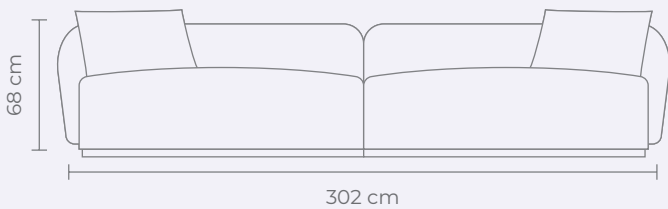

GEMMA SOFA

in pebble (2-piece)

tallira

A contemporary fully upholstered 2-piece sectional sofa in Pebble.

W 302 D 105 H 68 CM (Seat Height 41 CM)

- Hardwood frame + plywood
- Contemporary Sprung Base
- Fixed seat and back cushions
- Two scatter cushions

[VIEW PRICING](#)

[Log in or Request a Trade Account](#)

FOR YOUR MOODBOARD > [DOWNLOAD IMAGES](#)