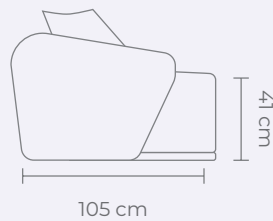

GEMMA SOFA

in pebble (1-piece)

tallira

Pebble

A contemporary fully upholstered 2-piece sectional sofa in Pebble.

W 235 D 105 H 68 CM (Seat Height 41 CM)

- Hardwood frame + plywood
- Contemporary Sprung Base
- Fixed seat and back cushions
- Two scatter cushions

[VIEW PRICING](#)

[Log in](#) or [Request a Trade Account](#)

FOR YOUR MOODBOARD > [DOWNLOAD IMAGES](#)