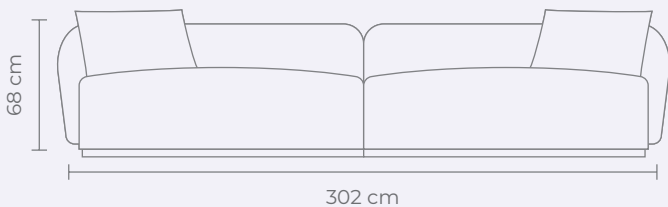

Stone

A contemporary fully upholstered 2-piece sectional sofa in Pebble.

W 302 D 105 H 68 CM (Seat Height 41 CM)

- Hardwood frame + plywood
- Contemporary Sprung Base
- Fixed seat and back cushions
- Two scatter cushions

W 302 D 105 H 68 CM (Seat Height 41 CM)

- Hardwood frame + plywood
- Contemporary Sprung Base
- Fixed seat and back cushions
- Two scatter cushions

[VIEW PRICING](#)

[Log in or Request a Trade Account](#)

FOR YOUR MOODBOARD > [DOWNLOAD IMAGES](#)

GEMMA SOFA

in houndstooth (2-piece)

tallira

Houndstooth

A contemporary fully upholstered 2-piece sectional sofa in Pebble.

W 302 D 105 H 68 CM (Seat Height 41 CM)

- Hardwood frame + plywood
- Contemporary Sprung Base
- Fixed seat and back cushions
- Two scatter cushions

W 235 D 105 H 68 CM (Seat Height 41 CM)

- Hardwood frame + plywood
- Contemporary Sprung Base
- Fixed seat and back cushions
- Two scatter cushions

[VIEW PRICING](#)

[Log in](#) or [Request a Trade Account](#)