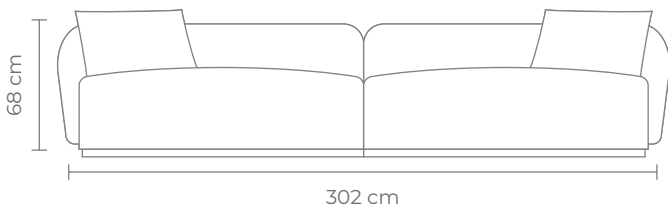

# tallira

Pebble

**A contemporary fully upholstered 2-piece sectional sofa in Pebble.**

**W 302 D 105 H 68 CM (Seat Height 41 CM)**

- Hardwood frame + plywood
- Contemporary Sprung Base
- Fixed seat and back cushions
- Two scatter cushions

# tallira

Pebble

**A contemporary fully upholstered 2-piece sectional sofa in Pebble.**

**W 235 D 105 H 68 CM (Seat Height 41 CM)**

- Hardwood frame + plywood
- Contemporary Sprung Base
- Fixed seat and back cushions
- Two scatter cushions

# tallira

Stone

**A contemporary fully upholstered 2-piece sectional sofa in Stone.**

**W 235 D 105 H 68 CM (Seat Height 41 CM)**

- Hardwood frame + plywood
- Contemporary Sprung Base
- Fixed seat and back cushions
- Two scatter cushions