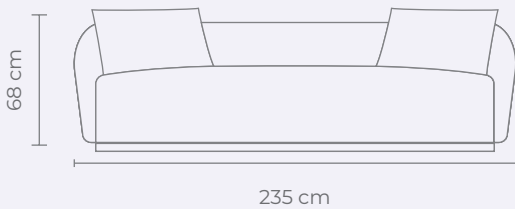

W 302 D 105 H 68 CM (Seat Height 41 CM)

- Hardwood frame + plywood
- Contemporary Sprung Base
- Fixed seat and back cushions
- Two scatter cushions

[VIEW PRICING](#)

[Log in or Request a Trade Account](#)

W 235 D 105 H 68 CM (Seat Height 41 CM)

- Hardwood frame + plywood
- Contemporary Sprung Base
- Fixed seat and back cushions
- Two scatter cushions

[VIEW PRICING](#)

[Log in](#) or [Request a Trade Account](#)

FOR YOUR MOODBOARD > [DOWNLOAD IMAGES](#)

GEMMA SOFA

in stone (1-piece)

tallira

Stone

A contemporary fully upholstered 2-piece sectional sofa in Stone.

W 235 D 105 H 68 CM (Seat Height 41 CM)

- Hardwood frame + plywood
- Contemporary Sprung Base
- Fixed seat and back cushions
- Two scatter cushions