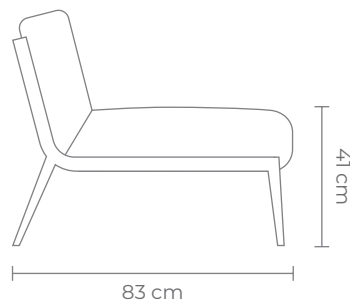

MILTON CHAIR

in banksia and terra

tallira

tallira.com

Banksia