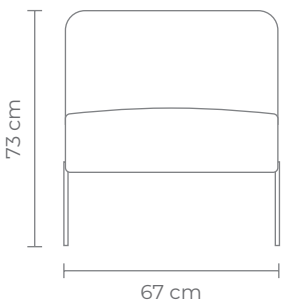

MILTON CHAIR

in banksia and terra

tallira

tallira.com

Banksia