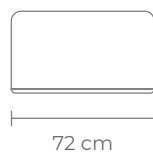

MITCHELL SOFA WITH OTTOMAN

in Vanilla

tallira

tallira.com

Vanilla

A contemporary cocktail-style sofa, fully upholstered in boucle fabric with an ottoman to match.

Sofa – W 225 D 95 H 69 CM (SEAT HEIGHT 41 CM)

Ottoman – W 93 D 72 H 41 CM

- Hardwood frame & plywood
- Sprung base
- Fix seat cushion with multi-level high-density foam
- Smoked walnut stain base
- Ottoman included

FOR YOUR MOODBOARD > [DOWNLOAD IMAGES](#)

[VIEW PRICING](#)

[Log in](#) or [Request a Trade Account](#)