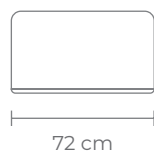

MITCHELL SOFA WITH OTTOMAN

in Ember

tallira

tallira.com

Ember

A contemporary cocktail-style sofa, fully upholstered in boucle fabric with an ottoman to match.

Sofa – W 225 D 95 H 69 CM (SEAT HEIGHT 41 CM)

Ottoman – W 93 D 72 H 41 CM

- Hardwood frame & plywood
- Sprung base
- Fix seat cushion with multi-level high-density foam
- Smoked walnut stain base
- Ottoman included

FOR YOUR MOODBOARD > [DOWNLOAD IMAGES](#)

[VIEW PRICING](#)

[Log in](#) or [Request a Trade Account](#)