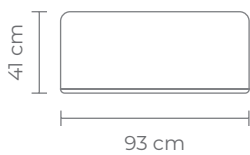

MITCHELL SOFA WITH OTTOMAN

in Vanilla

tallira

tallira.com

Vanilla

A contemporary cocktail-style sofa, fully upholstered in boucle fabric with an ottoman to match.

Sofa – W 225 D 95 H 69 CM (SEAT HEIGHT 41 CM)

Ottoman – W 93 D 72 H 41 CM

- Hardwood frame & plywood
- Sprung base
- Fix seat cushion with multi-level high-density foam
- Smoked walnut stain base
- Ottoman included

FOR YOUR MOODBOARD > [DOWNLOAD IMAGES](#)

[VIEW PRICING](#)

[Log in](#) or [Request a Trade Account](#)