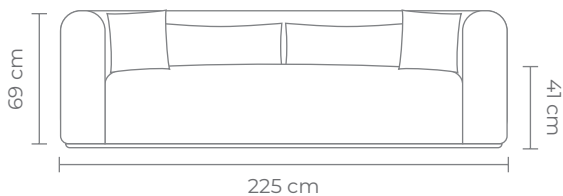

tallira.com

Vanilla

A contemporary cocktail-style sofa, fully upholstered in boucle fabric with an ottoman to match.

Sofa – W 225 D 95 H 69 CM (SEAT HEIGHT 41 CM)

Ottoman – W 93 D 72 H 41 CM

- Hardwood frame & plywood
- Sprung base
- Fix seat cushion with multi-level high-density foam
- Smoked walnut stain base
- Ottoman included

A contemporary cocktail-style sofa, fully upholstered in boucle fabric with an ottoman to match.

Sofa – W 225 D 95 H 69 CM (SEAT HEIGHT 41 CM)

Ottoman – W 93 D 72 H 41 CM

- Hardwood frame & plywood
- Sprung base
- Fix seat cushion with multi-level high-density foam
- Smoked walnut stain base
- Ottoman included