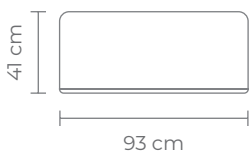

MITCHELL SOFA WITH OTTOMAN

in Ember

tallira

tallira.com

Ember

A contemporary cocktail-style sofa, fully upholstered in boucle fabric with an ottoman to match.

Sofa – W 225 D 95 H 69 CM (SEAT HEIGHT 41 CM)

Ottoman – W 93 D 72 H 41 CM

- Hardwood frame & plywood
- Sprung base
- Fix seat cushion with multi-level high-density foam
- Smoked walnut stain base
- Ottoman included

FOR YOUR MOODBOARD > [DOWNLOAD IMAGES](#)

[VIEW PRICING](#)

[Log in](#) or [Request a Trade Account](#)