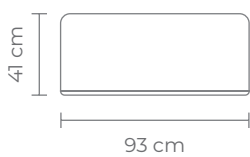

tallira.com

Vanilla

A contemporary cocktail-style sofa, fully upholstered in boucle fabric with an ottoman to match.

Sofa – W 225 D 95 H 69 CM (SEAT HEIGHT 41 CM)

Ottoman – W 93 D 72 H 41 CM

- Hardwood frame & plywood
- Sprung base
- Fix seat cushion with multi-level high-density foam
- Smoked walnut stain base
- Ottoman included

A contemporary cocktail-style sofa, fully upholstered in boucle fabric with an ottoman to match.

Sofa – W 225 D 95 H 69 CM (SEAT HEIGHT 41 CM)

Ottoman – W 93 D 72 H 41 CM

- Hardwood frame & plywood
- Sprung base
- Fix seat cushion with multi-level high-density foam
- Smoked walnut stain base
- Ottoman included