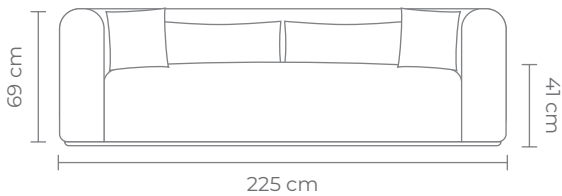

MITCHELL SOFA WITH OTTOMAN

in Ember

tallira

tallira.com

Ember

A contemporary cocktail-style sofa, fully upholstered in boucle fabric with an ottoman to match.

Sofa – W 225 D 95 H 69 CM (SEAT HEIGHT 41 CM)

Ottoman – W 93 D 72 H 41 CM

- Hardwood frame & plywood
- Sprung base
- Fix seat cushion with multi-level high-density foam
- Smoked walnut stain base
- Ottoman included

FOR YOUR MOODBOARD > [DOWNLOAD IMAGES](#)

[VIEW PRICING](#)

[Log in](#) or [Request a Trade Account](#)