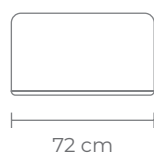

# tallira

tallira.com

Ember

A contemporary cocktail-style sofa, fully upholstered in boucle fabric with an ottoman to match.

Sofa – W 225 D 95 H 69 CM (SEAT HEIGHT 41 CM)

Ottoman – W 93 D 72 H 41 CM

- Hardwood frame & plywood
- Sprung base
- Fix seat cushion with multi-level high-density foam
- Smoked walnut stain base
- Ottoman included