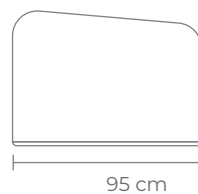

tallira.com

Vanilla

A contemporary cocktail-style sofa, fully upholstered in boucle fabric with an ottoman to match.

Sofa – W 225 D 95 H 69 CM (SEAT HEIGHT 41 CM)

Ottoman – W 93 D 72 H 41 CM

- Hardwood frame & plywood
- Sprung base
- Fix seat cushion with multi-level high-density foam
- Smoked walnut stain base
- Ottoman included

A contemporary cocktail-style sofa, fully upholstered in boucle fabric with an ottoman to match.

Sofa – W 225 D 95 H 69 CM (SEAT HEIGHT 41 CM)

Ottoman – W 93 D 72 H 41 CM

- Hardwood frame & plywood
- Sprung base
- Fix seat cushion with multi-level high-density foam
- Smoked walnut stain base
- Ottoman included