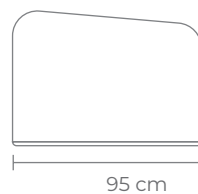

# tallira

tallira.com

Ember

A contemporary cocktail-style sofa, fully upholstered in boucle fabric with an ottoman to match.

Sofa – W 225 D 95 H 69 CM (SEAT HEIGHT 41 CM)

Ottoman – W 93 D 72 H 41 CM

- Hardwood frame & plywood
- Sprung base
- Fix seat cushion with multi-level high-density foam
- Smoked walnut stain base
- Ottoman included