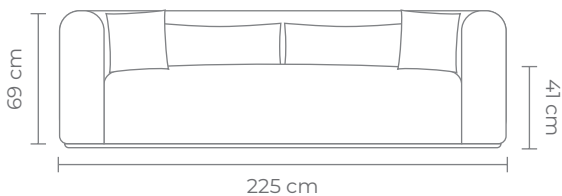

# tallira

tallira.com

Ember

A contemporary cocktail-style sofa, fully upholstered in boucle fabric with an ottoman to match.

Sofa – W 225 D 95 H 69 CM (SEAT HEIGHT 41 CM)

Ottoman – W 93 D 72 H 41 CM

- Hardwood frame & plywood
- Sprung base
- Fix seat cushion with multi-level high-density foam
- Smoked walnut stain base
- Ottoman included