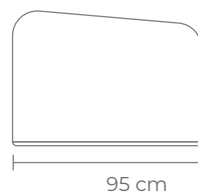

MITCHELL SOFA WITH OTTOMAN

in Ember

tallira

tallira.com

Ember

A contemporary cocktail-style sofa, fully upholstered in boucle fabric with an ottoman to match.

Sofa – W 225 D 95 H 69 CM (SEAT HEIGHT 41 CM)

Ottoman – W 93 D 72 H 41 CM

- Hardwood frame & plywood
- Sprung base
- Fix seat cushion with multi-level high-density foam
- Smoked walnut stain base
- Ottoman included

FOR YOUR MOODBOARD > [DOWNLOAD IMAGES](#)

[VIEW PRICING](#)

[Log in](#) or [Request a Trade Account](#)