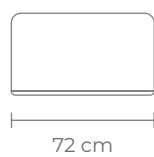

tallira.com

Vanilla

A contemporary cocktail-style sofa, fully upholstered in boucle fabric with an ottoman to match.

Sofa – W 225 D 95 H 69 CM (SEAT HEIGHT 41 CM)

Ottoman – W 93 D 72 H 41 CM

- Hardwood frame & plywood
- Sprung base
- Fix seat cushion with multi-level high-density foam
- Smoked walnut stain base
- Ottoman included

A contemporary cocktail-style sofa, fully upholstered in boucle fabric with an ottoman to match.

Sofa – W 225 D 95 H 69 CM (SEAT HEIGHT 41 CM)

Ottoman – W 93 D 72 H 41 CM

- Hardwood frame & plywood
- Sprung base
- Fix seat cushion with multi-level high-density foam
- Smoked walnut stain base
- Ottoman included