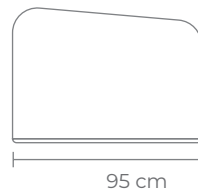

MITCHELL SOFA WITH OTTOMAN

in Vanilla

tallira

tallira.com

Vanilla

A contemporary cocktail-style sofa, fully upholstered in boucle fabric with an ottoman to match.

Sofa – W 225 D 95 H 69 CM (SEAT HEIGHT 41 CM)

Ottoman – W 93 D 72 H 41 CM

- Hardwood frame & plywood
- Sprung base
- Fix seat cushion with multi-level high-density foam
- Smoked walnut stain base
- Ottoman included

FOR YOUR MOODBOARD > [DOWNLOAD IMAGES](#)

[VIEW PRICING](#)

[Log in](#) or [Request a Trade Account](#)