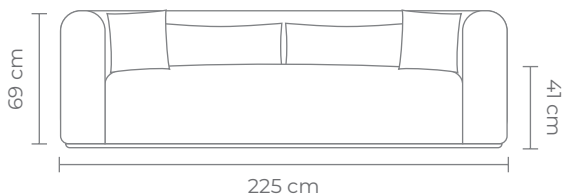

MITCHELL SOFA WITH OTTOMAN

in Vanilla

tallira

tallira.com

Vanilla

A contemporary cocktail-style sofa, fully upholstered in boucle fabric with an ottoman to match.

Sofa – W 225 D 95 H 69 CM (SEAT HEIGHT 41 CM)

Ottoman – W 93 D 72 H 41 CM

- Hardwood frame & plywood
- Sprung base
- Fix seat cushion with multi-level high-density foam
- Smoked walnut stain base
- Ottoman included

FOR YOUR MOODBOARD > [DOWNLOAD IMAGES](#)

[VIEW PRICING](#)

[Log in](#) or [Request a Trade Account](#)