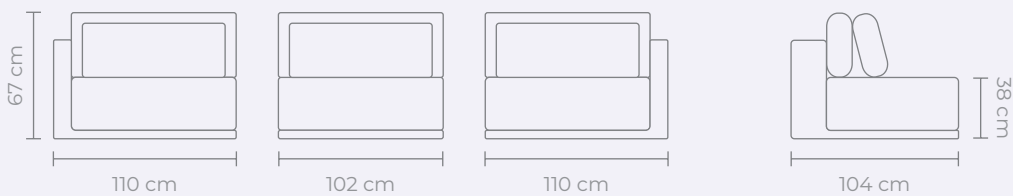

STELLA

tallira

STELLA SOFA

in flax

tallira

tallira.com

Flax

**A configuration of Left Arm Facing + Right Arm Facing + Armless Lounge Seats.
W 328 D 104 H 78 CM (Seat Height 38 CM)**