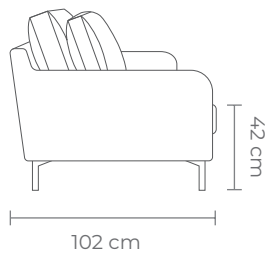

MESSINA 3 SEATER SOFA

in chalk

tallira

tallira.com

Chalk

Fully upholstered three seater sofa in a soft, textured fabric in a neutral chalk tone.

W 250 D 102 H 70 cm (Seat Height 42 cm)

- Hardwood frame
- Contemporary sprung base
- Comfort wrap seat insert
- Feather fibre back insert
- 50x50cm scatter cushions
- Black metal legs
- Fabric composition: 100% polyester

[VIEW PRICING](#)

[Log in or Request a Trade Account](#)

FOR YOUR MOODBOARD > [DOWNLOAD IMAGES](#)