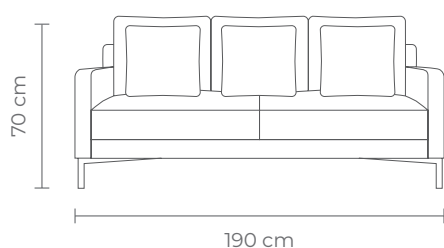

W 250 D 102 H 70 cm (Seat Height 42 cm)

- Hardwood frame
- Contemporary sprung base
- Comfort wrap seat insert
- Feather fibre back insert
- 50x50cm scatter cushions
- Black metal legs
- Fabric composition: 100% polyester

[VIEW PRICING](#)

[Log in or Request a Trade Account](#)

FOR YOUR MOODBOARD > [DOWNLOAD IMAGES](#)

MESSINA 2 SEATER SOFA

in chalk

tallira

tallira.com

Chalk

Fully upholstered two seater sofa in a soft, textured fabric in a neutral chalk tone.

W 250 D 102 H 70 cm (Seat Height 42 cm)

- Hardwood frame
- Contemporary sprung base
- Comfort wrap seat insert
- Feather fibre back insert
- 50x50cm scatter cushions
- Black metal legs
- Fabric composition: 100% polyester