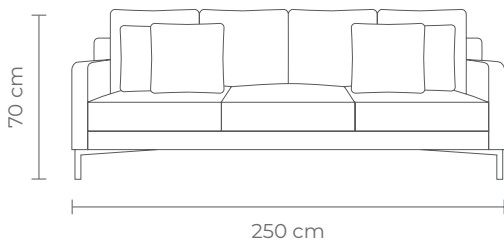

MESSINA 3 SEATER SOFA

in chalk

tallira

tallira.com

Fully upholstered three seater sofa in a soft, textured fabric in a neutral chalk tone.

W 250 D 102 H 70 cm (Seat Height 42 cm)

- Hardwood frame
- Contemporary sprung base
- Comfort wrap seat insert
- Feather fibre back insert
- 50x50cm scatter cushions
- Black metal legs
- Fabric composition: 100% polyester

[VIEW PRICING](#)

[Log in or Request a Trade Account](#)

FOR YOUR MOODBOARD > [DOWNLOAD IMAGES](#)