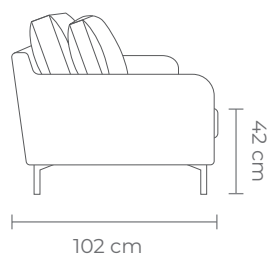

W 250 D 102 H 70 cm (Seat Height 42 cm)

- Hardwood frame
- Contemporary sprung base
- Comfort wrap seat insert
- Feather fibre back insert
- 50x50cm scatter cushions
- Black metal legs
- Fabric composition: 100% polyester

[VIEW PRICING](#)

[Log in or Request a Trade Account](#)

FOR YOUR MOODBOARD > [DOWNLOAD IMAGES](#)

MESSINA 2 SEATER SOFA

in chalk

tallira

tallira.com

Chalk

Fully upholstered two seater sofa in a soft, textured fabric in a neutral chalk tone.

W 250 D 102 H 70 cm (Seat Height 42 cm)

- Hardwood frame
- Contemporary sprung base
- Comfort wrap seat insert
- Feather fibre back insert
- 50x50cm scatter cushions
- Black metal legs
- Fabric composition: 100% polyester