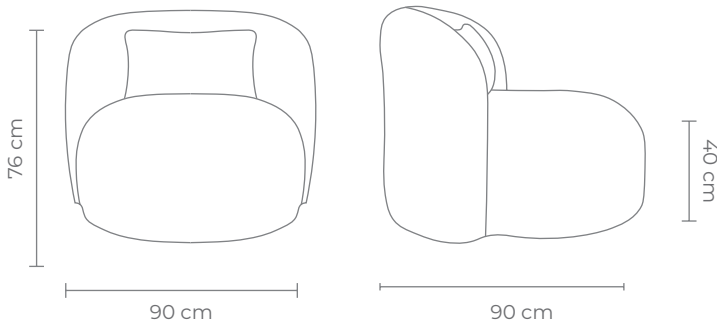

tallira.com

Shadow

Fully upholstered Occasional Chair in boucle fabric.
W 90 D 90 H 76 Seat (Seat Height 40 cm)

[VIEW PRICING](#)

[Log in or Request a Trade Account](#)

FOR YOUR MOODBOARD > [DOWNLOAD IMAGES](#)