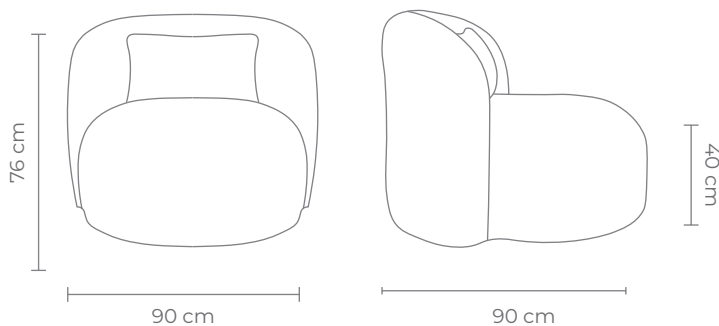

# tallira

tallira.com

Shadow

Fully upholstered Occasional Chair in boucle fabric.  
W 90 D 90 H 76 Seat (Seat Height 40 cm)

[VIEW PRICING](#)

[Log in or Request a Trade Account](#)

FOR YOUR MOODBOARD > [DOWNLOAD IMAGES](#)