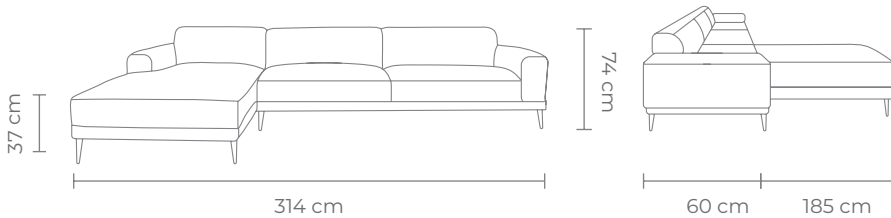

# tallira

tallira.com

Saddle

**Contemporary European design 3 Seater Leather Sofa.**  
Fully upholstered in semi-aniline leather with left and right chaise options.

**W 314 H 74 D 60 cm (Seat Height 37 cm)**