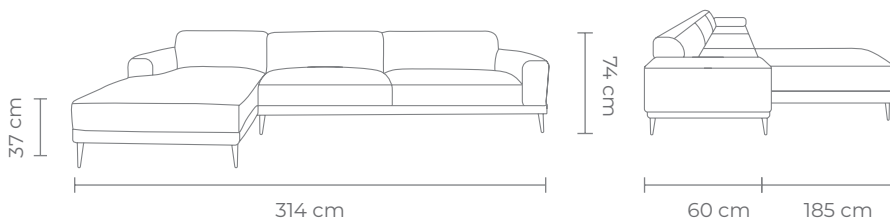

tallira

LOUIS
3 SEATER SOFA

LOUIS SOFA

in Saddle (Left Chaise & Right Chaise Option)

tallira

tallira.com

Saddle

Contemporary European design 3 Seater Leather Sofa.
Fully upholstered in semi-aniline leather with left and right chaise options.

W 314 H 74 D 60 cm (Seat Height 37 cm)

- Solid hardwood frame
- Contemporary sprung base
- Fully upholstered in semi-aniline leather
- Fixed seat and back cushions
- With left and right chaise options

Fabric Composition: Semi-aniline Leather