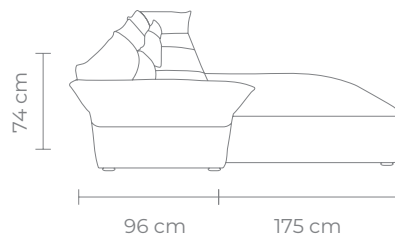

TEDDY SOFA

in Almond (Left Chaise & Right Chaise Option)

tallira

Almond

Contemporary European design sofa with the flexibility to mould arm rests and back as desired. Fully upholstered in textured chenille fabric with left and right chaise options.

W 380 H 74 D 96 cm (Seat Height 38 cm)
Chaise Depth 175 cm

- - Solid hardwood frame
- - Contemporary sprung base
- - Fully upholstered in textured chenille fabric
- - Fix seat and back cushions

Fabric Composition: 100% Polyester

[VIEW PRICING](#)

[Log in](#) or [Request a Trade Account](#)

FOR YOUR MOODBOARD > [DOWNLOAD IMAGES](#)