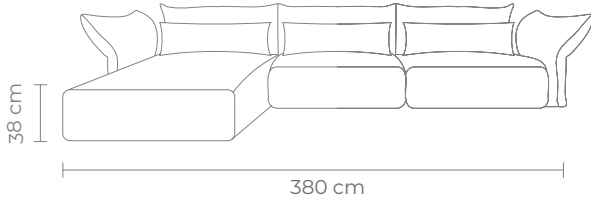

tallira

TEDDY

TEDDY SOFA

in Almond (Left Chaise & Right Chaise Option)

tallira

Almond

Contemporary European design sofa with the flexibility to mould arm rests and back as desired. Fully upholstered in textured chenille fabric with left and right chaise options.

W 380 H 74 D 96 cm (Seat Height 38 cm)
Chaise Depth 175 cm

- - Solid hardwood frame
- - Contemporary sprung base
- - Fully upholstered in textured chenille fabric
- - Fix seat and back cushions

Fabric Composition: 100% Polyester