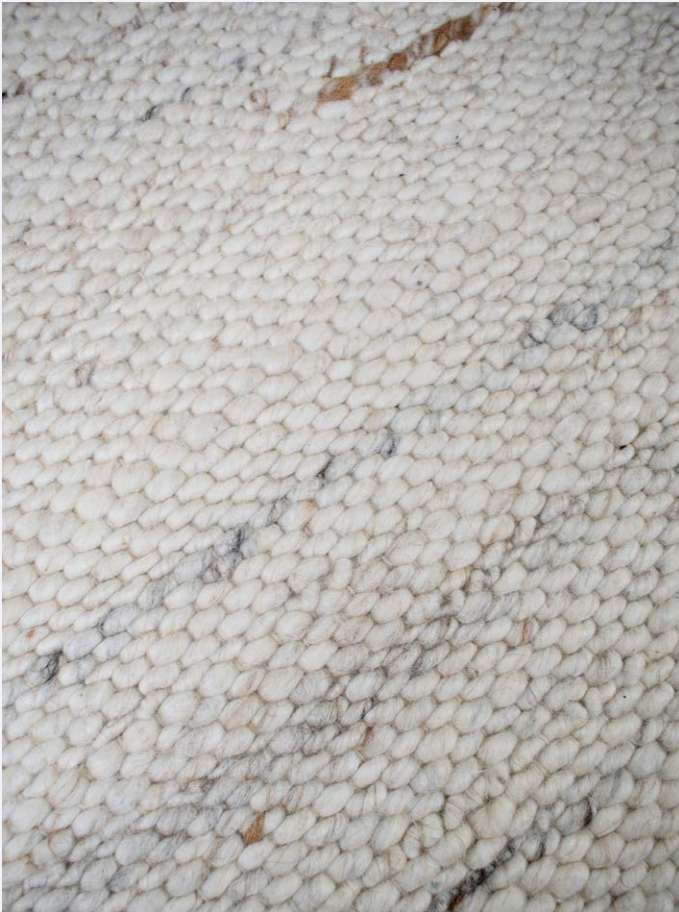

Latte

HANDWOVEN PILE RUG CARE

IMPORTANT

Use a flat head when vacuuming. To prevent excess fuzzing, do not use a brush head or turn brush setting off. Vacuum regularly. Clean spills immediately. Never rub a spill, instead blot any liquids with a dry absorbent white cloth or paper towel. Some stains may be cleaned with a mild clear detergent and lukewarm water. If the stain cannot be removed, seek specialist advice. Do not machine wash.

MANUFACTURING VARIATIONS

All rugs are made by hand which means there is a slight chance that variations in size and colour can occur. Up to 5% variation in size and colour is considered acceptable. Variations in pile height and total thickness of 1-2 mm are considered acceptable.

PRODUCT CHARACTERISTICS

SHEDDING

Often new rugs begin to produce fluff as a result of loose fibres that remain in the rug after the manufacturing process. Vacuum regularly and this will reduce over time.

SPROUTING

Occasionally loose yarn ends will rise above the pile surface. This is a characteristic of this particular weave. Strands can be safely trimmed to the surface when this occurs with a pair of sharp scissors.