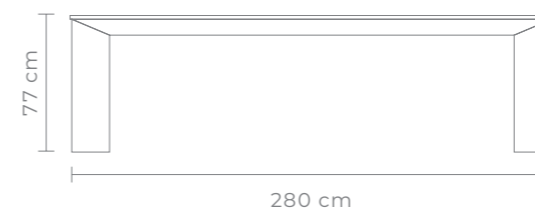

ZANDER DINING TABLE

NATURAL OAK

Contemporary solid American oak dining table with herringbone top and broad angled legs.

W 220 D 100 H 77 CM / W 280 D 100 H 77 CM

- Solid Black Oak top and legs
- Herringbone top
- Broad angle legs

FOR YOUR MOODBOARD > [DOWNLOAD IMAGES](#)

[VIEW PRICING](#)