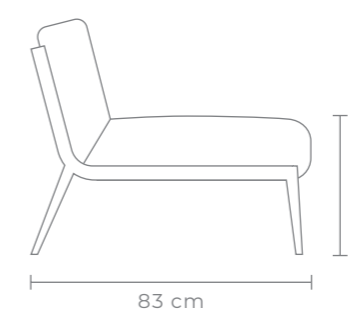

MILTON CHAIR

BANKSIA