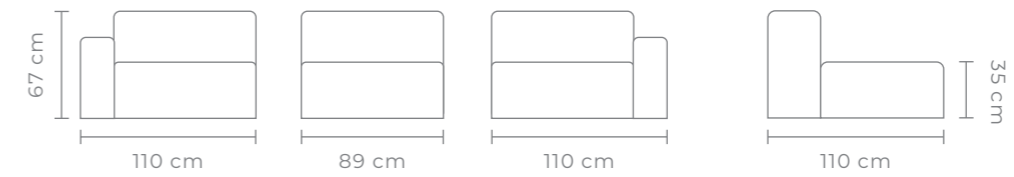

# EVIE SOFA

BOUCLE IVORY

A contemporary club-style 3 piece sectional sofa.  
W 309 D 110 H 67 CM (SEAT HEIGHT 35 CM)

- Fully Upholstered
- Solid hardwood frame
- Contemporary sprung base
- Fixed upholstery
- 3 piece sectional, club-style sofa