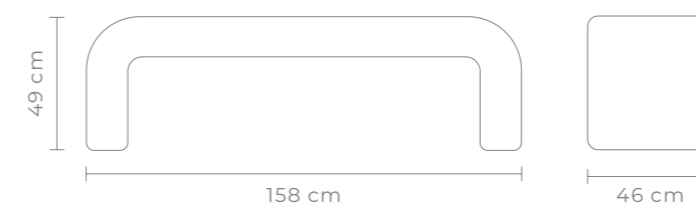

## STEVIE BENCH

PEARL

STONE

WHISKEY

MAPLE

Fully upholstered arch curved bench seat in Boucle or Velvet.

W 158 D 46 H 49 CM

- High-Density Foam
- Solid Hardwood Frame
- Boucle or Velvet fabric 100% polyester