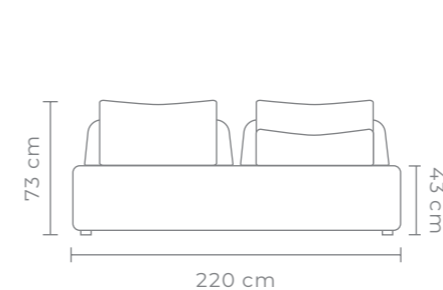

HANNAH SOFA

A versatile sofa with movable back cushions and a contemporary spring base for superior comfort. Combine two and create a modular lounge or use as single sofa.

W 220 D 110 H 73 CM (Seat Height 43 CM)

- Contrast piping
- Fixed set platform with contemporary spring base
- Movable weighted foam back cushions with adhesive strip.
- Fabric: 100% Polyester

[FOR YOUR MOODBOARD](#) > [DOWNLOAD IMAGES](#)

[VIEW PRICING](#)