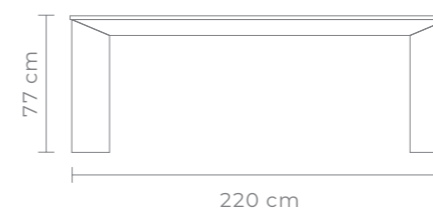

ZANDER DINING TABLE

NATURAL OAK

Contemporary solid American oak dining table with herringbone top and broad angled legs.

W 220 D 100 H 77 CM / W 280 D 100 H 77 CM

- Solid Black Oak top and legs
- Herringbone top
- Broad angle legs

FOR YOUR MOODBOARD > [DOWNLOAD IMAGES](#)

[VIEW PRICING](#)