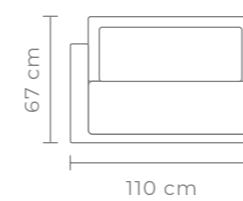

STELLA LOUNGE

FLAX

A configuration of Left Arm Facing + Right Arm Facing + Armless Lounge Seats.

W 328 D 104 H 78 CM (Seat Height 38 CM)

- Fully upholstered
- Contemporary sprung base
- High density foam seat platform
- Feather fibre back cushions

FOR YOUR MOODBOARD > [DOWNLOAD IMAGES](#)

[VIEW PRICING](#)