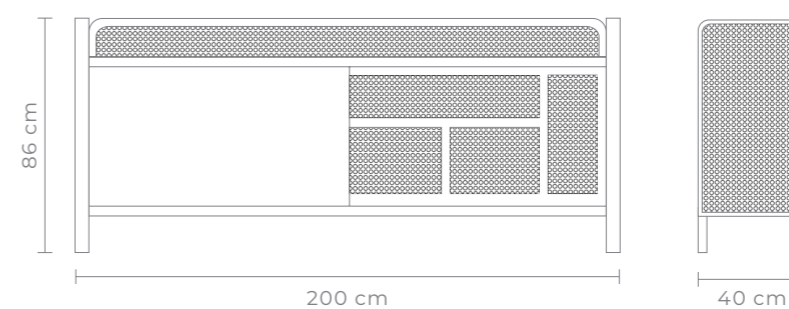

HUGO SIDEBOARD

NATURAL /
BLACK

Rattan sideboard in natural finish with black timber frame.

W 200 D 40 H 86 cm

- Solid Timber in black
- Rattan in natural finish
- Two sliding doors and two shelves

FOR YOUR MOODBOARD > [DOWNLOAD IMAGES](#)

[VIEW PRICING](#)