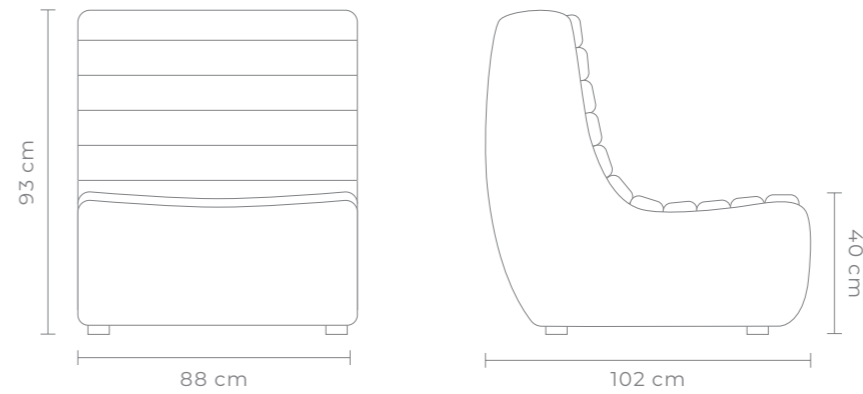

# ARIA CHAIR

IVORY

BLACK

Contemporary channel stitched chair in soft, textured boucle fabric.  
W 88 D 102 H 93 CM (Seat Height 40 CM)

- Fully upholstered
- Solid hardwood frame
- Contemporary sprung base
- Fixed upholstery
- Large Channel stitched design occasional chair