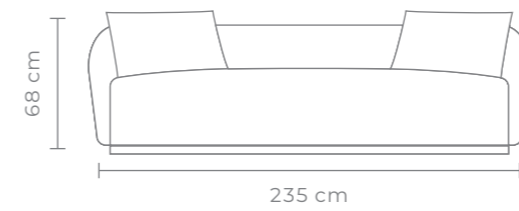

GEMMA 1 PIECE SOFA

STONE

A contemporary fully upholstered 2-piece sectional sofa in stone
W 235 D 105 H 68 CM (Seat Height 41 CM)

- Hardwood frame + plywood
- Contemporary Sprung Base
- Fixed seat and back cushions
- Two scatter cushions

FOR YOUR MOODBOARD > [DOWNLOAD IMAGES](#)

[VIEW PRICING](#)