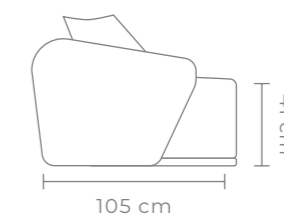

GEMMA 2 PIECE SOFA

PEBBLE

A contemporary fully upholstered 2-piece sectional sofa in pebble
W 302 D 105 H 68 CM (Seat Height 41 CM)

- Hardwood frame + plywood
- Contemporary Sprung Base
- Fixed seat and back cushions
- Two scatter cushions

FOR YOUR MOODBOARD > [DOWNLOAD IMAGES](#)

[VIEW PRICING](#)