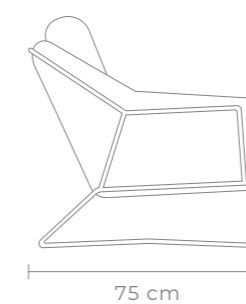

CHARLIE CHAIR

IVORY

Contemporary Occasional Chair with soft lines and upholstered in boucle fabric.
W 72 D 75 H 74 CM (SEAT HEIGHT 38 CM)

- Fully upholstered
- Black Metal Frame
- Boucle Fabric

FOR YOUR MOODBOARD > [DOWNLOAD IMAGES](#)

[VIEW PRICING](#)