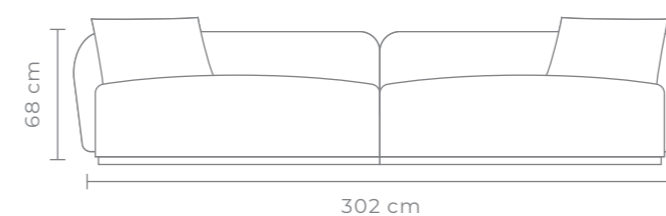

GEMMA 2 PIECE SOFA

A contemporary fully upholstered 2-piece sectional sofa in pebble
W 302 D 105 H 68 CM (Seat Height 41 CM)

- Hardwood frame + plywood
- Contemporary Sprung Base
- Fixed seat and back cushions
- Two scatter cushions

FOR YOUR MOODBOARD > [DOWNLOAD IMAGES](#)

[VIEW PRICING](#)