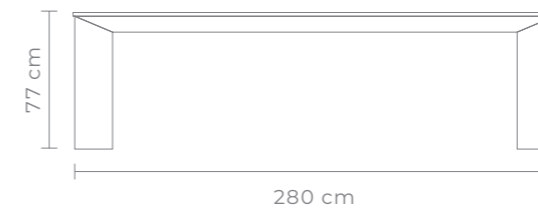

ZANDER DINING TABLE

BLACK OAK

Contemporary solid American oak dining table with herringbone top and broad angled legs.

W 220 D 100 H 77 CM / W 280 D 100 H 77 CM

- Solid Black Oak top and legs
- Herringbone top
- Broad angle legs

FOR YOUR MOODBOARD > [DOWNLOAD IMAGES](#)

[VIEW PRICING](#)