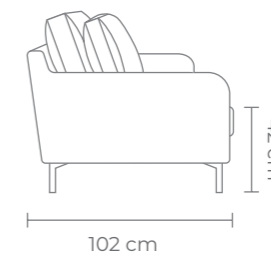

MESSINA 3 SEATER SOFA

CHALK

Fully upholstered three seater sofa in a soft, textured fabric in a neutral chalk tone.
W 250 D 102 H 70 cm (Seat Height 42 cm)

- Hardwood frame
- Contemporary sprung base
- Comfort wrap seat insert
- Feather fibre back insert
- 50x50cm scatter cushions
- Black metal legs
- Fabric composition: 100% polyester

FOR YOUR MOODBOARD > [DOWNLOAD IMAGES](#)

[VIEW PRICING](#)