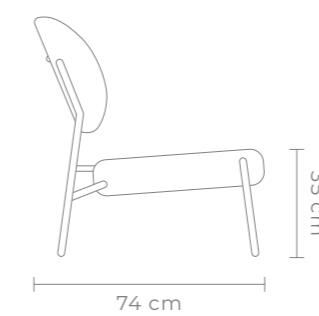

PIPER CLUB CHAIR

ROYAL BLUE

Contemporary occasional chair with metal frame.

W 61 D 74 H 78 CM (SEAT HEIGHT 35 CM)

- Black powder coated frame
- Houndstooth fabric

FOR YOUR MOODBOARD > [DOWNLOAD IMAGES](#)

[VIEW PRICING](#)