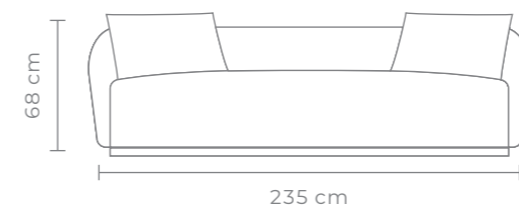

GEMMA 1 PIECE SOFA

PEBBLE

A contemporary fully upholstered 2-piece sectional sofa in stone
W 235 D 105 H 68 CM (Seat Height 41 CM)

- Hardwood frame + plywood
- Contemporary Sprung Base
- Fixed seat and back cushions
- Two scatter cushions

FOR YOUR MOODBOARD > [DOWNLOAD IMAGES](#)

[VIEW PRICING](#)