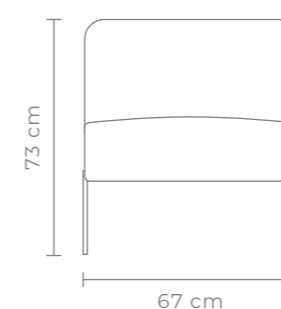

MILTON CHAIR

BANKSIA