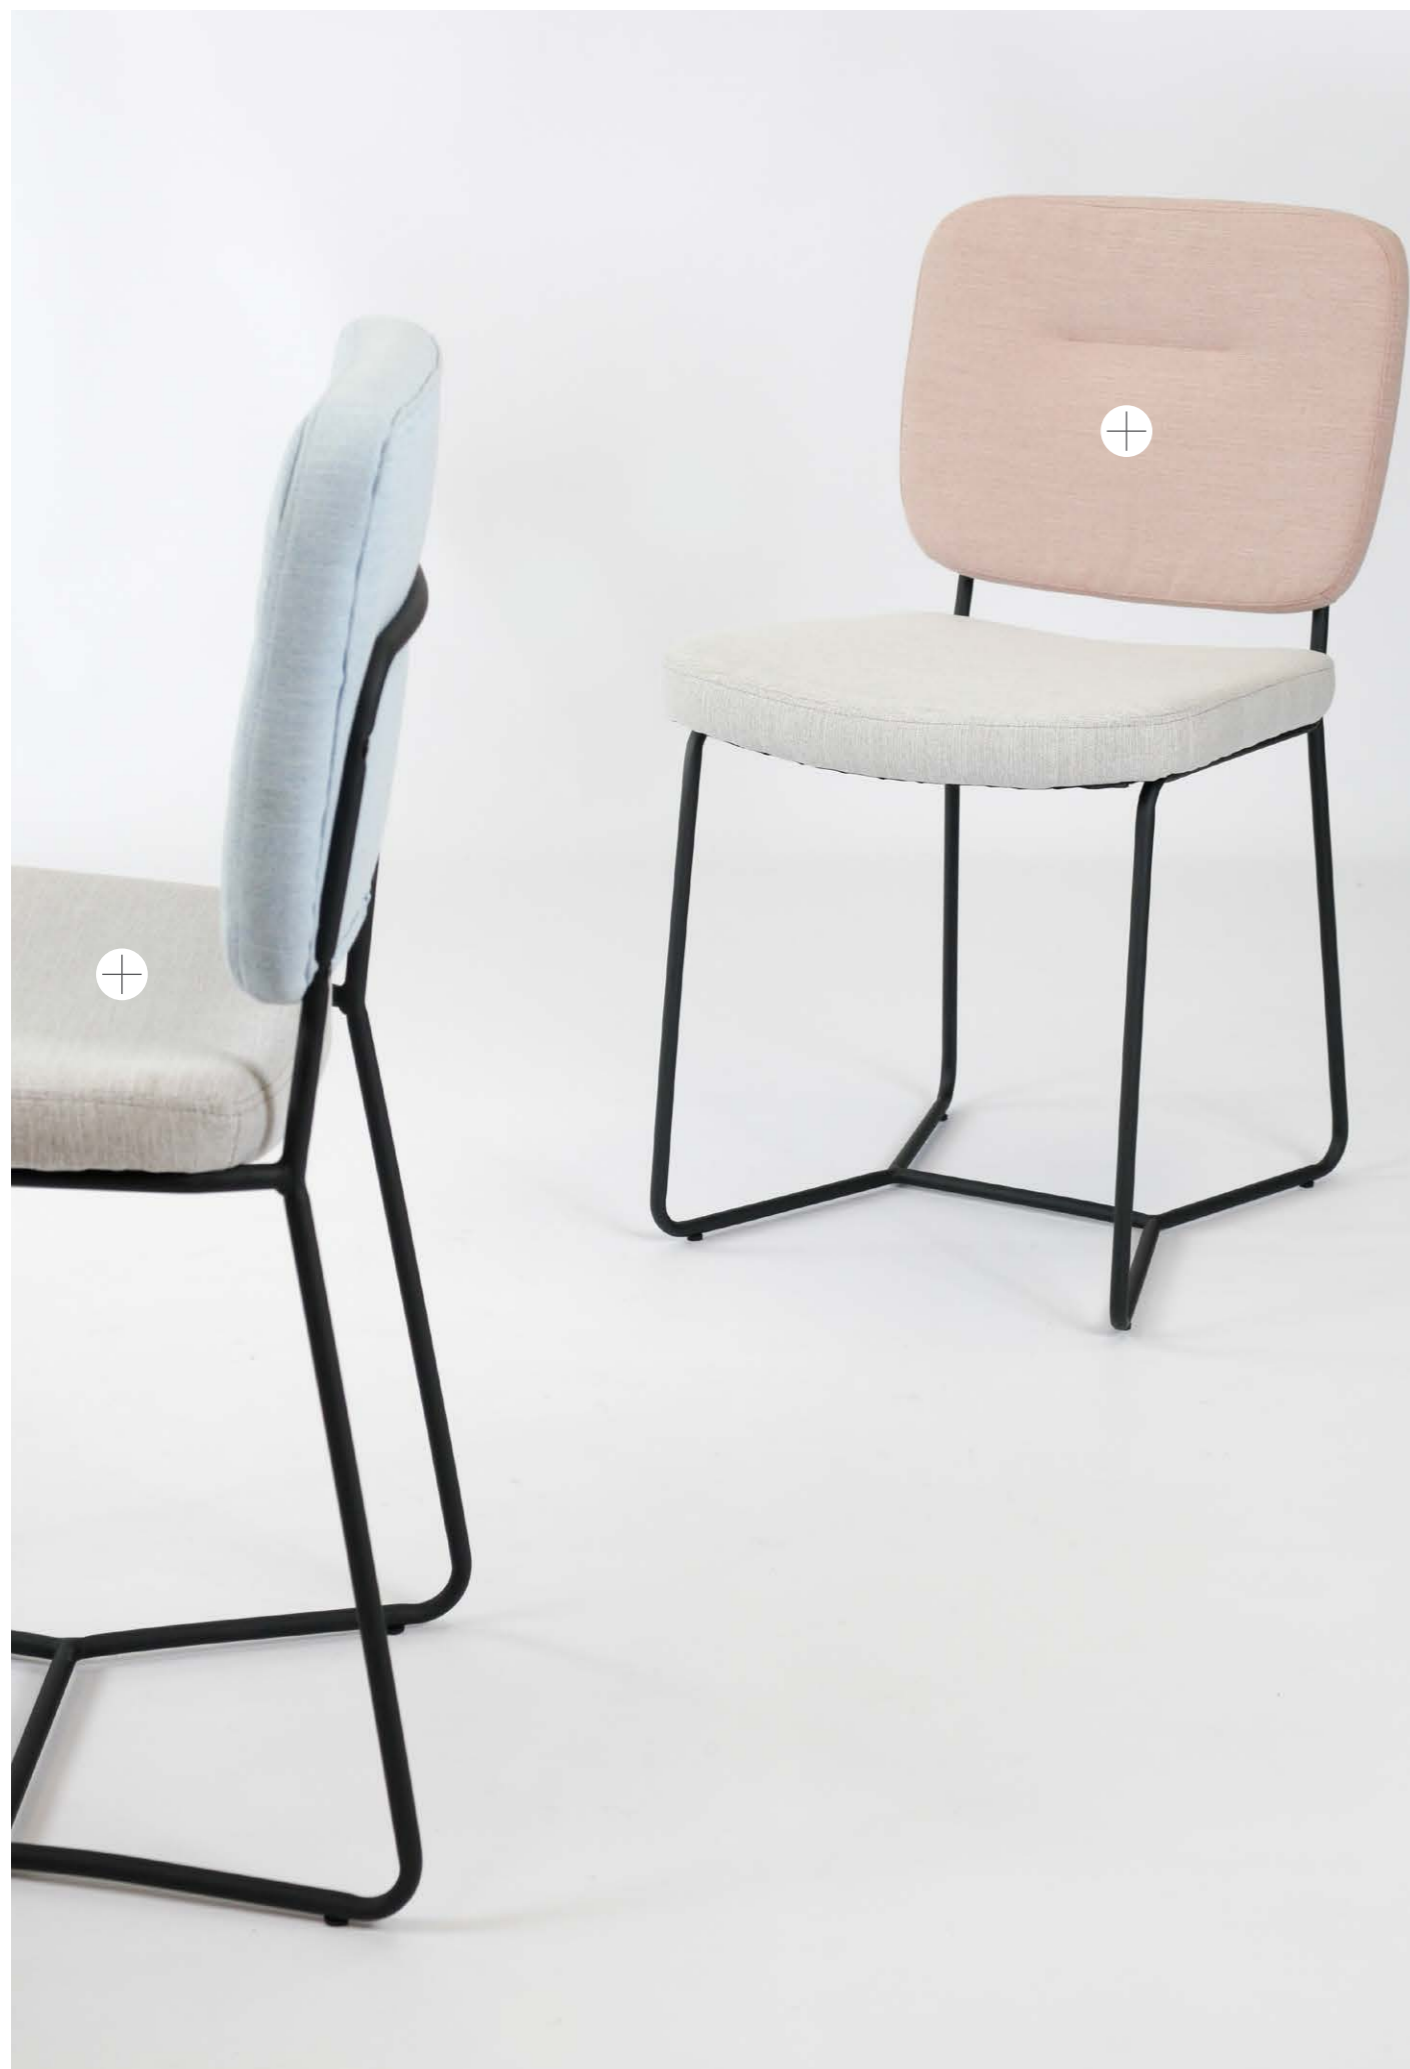

CANDY CHAIR

PINK

BLUE

Fully upholstered dining chair in two tones with black powder-coated legs.

W 47 D 46 H 85 CM (SEAT HEIGHT 51 CM)

- Two tones
- Black powder-coated legs

FOR YOUR MOODBOARD > [DOWNLOAD IMAGES](#)

[VIEW PRICING](#)