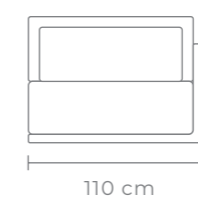

STELLA LOUNGE

FLAX

A configuration of Left Arm Facing + Right Arm Facing + Armless Lounge Seats.

W 328 D 104 H 78 CM (Seat Height 38 CM)

- Fully upholstered
- Contemporary sprung base
- High density foam seat platform
- Feather fibre back cushions

FOR YOUR MOODBOARD > [DOWNLOAD IMAGES](#)

[VIEW PRICING](#)