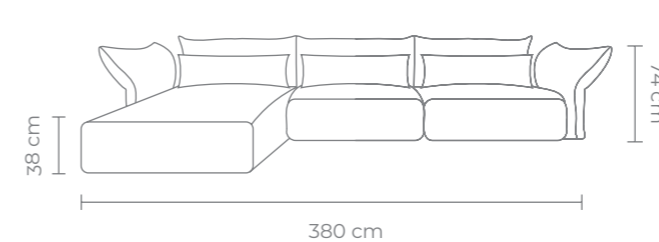

TEDDY SOFA

A contemporary European design sofa with the flexibility to mould arm rests and back as desired. Fully upholstered in textured chenille fabric with left and right chaise options.

W 430 D 74 H 96 CM (SEAT HEIGHT 38 CM)
Chaise Depth 175 cm

- Solid hardwood frame
- Contemporary sprung base
- Fully upholstered in textured chenille fabric
- Fix seat and back cushions

FOR YOUR MOODBOARD > [DOWNLOAD IMAGES](#)

[VIEW PRICING](#)