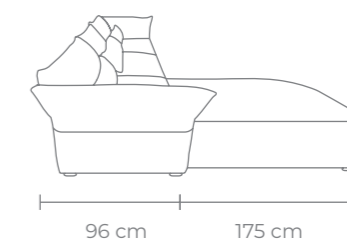

TEDDY SOFA

ALMOND

A contemporary European design sofa with the flexibility to mould arm rests and back as desired. Fully upholstered in textured chenille fabric with left and right chaise options.

W 430 D 74 H 96 CM (SEAT HEIGHT 38 CM)
Chaise Depth 175 cm

- Solid hardwood frame
- Contemporary sprung base
- Fully upholstered in textured chenille fabric
- Fix seat and back cushions

FOR YOUR MOODBOARD > [DOWNLOAD IMAGES](#)

[VIEW PRICING](#)