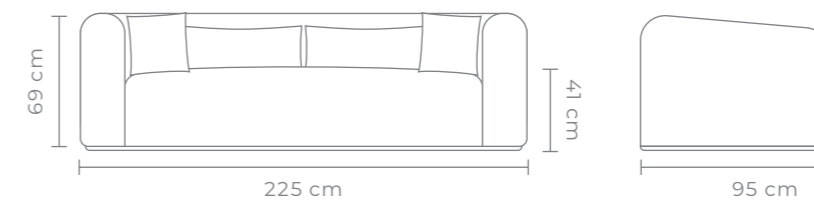

MITCHELL SOFA WITH OTTOMAN

A contemporary cocktail-style sofa, fully upholstered in boucle fabric with an ottoman to match.

Sofa – W 225 D 95 H 69 CM (SEAT HEIGHT 41 CM)

Ottoman – W 93 D 72 H 41 CM

- Hardwood frame & plywood
- Sprung base
- Fix seat cushion with multi-level high-density foam
- Smoked walnut stain base
- Ottoman included

FOR YOUR MOODBOARD > [DOWNLOAD IMAGES](#)

[VIEW PRICING](#)