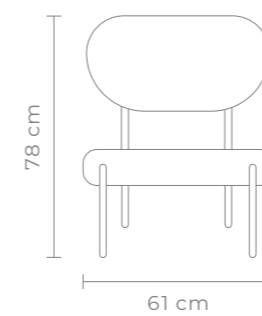

PIPER CLUB CHAIR

ROYAL BLUE

Contemporary occasional chair with metal frame.

W 61 D 74 H 78 CM (SEAT HEIGHT 35 CM)

- Black powder coated frame
- Houndstooth fabric

FOR YOUR MOODBOARD > [DOWNLOAD IMAGES](#)

[VIEW PRICING](#)