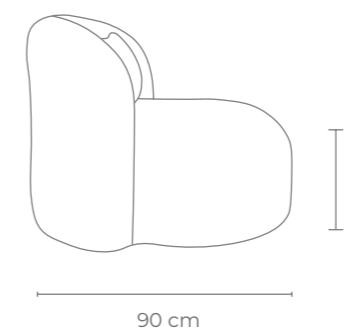

FELIPE LOUNGE CHAIR

SHADOW

Fully upholstered Occasional Chair in boucle fabric.

W 90 D 90 H 76 Seat (SEAT HEIGHT 40 cm)

- Curved tub style chair in chunky boucle fabric
- Fully upholstered
- Hardwood frame
- Contemporary sprung base with a high-density foam seat
- Fabric – 100% polyester

FOR YOUR MOODBOARD > [DOWNLOAD IMAGES](#)

[VIEW PRICING](#)