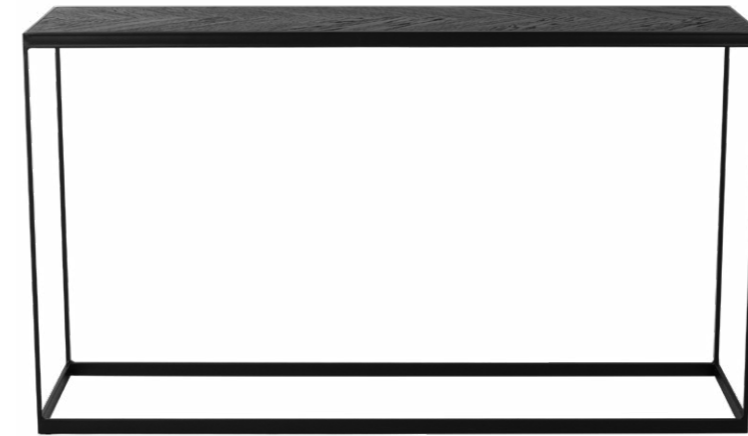

ZANDER CONSOLE

American Oak console with slender black metal frame.

W 140 D 35 H 80 CM

· American Oak Herringbone top in Natural or Black Oak

FOR YOUR MOODBOARD > [DOWNLOAD IMAGES](#)

[VIEW PRICING](#)