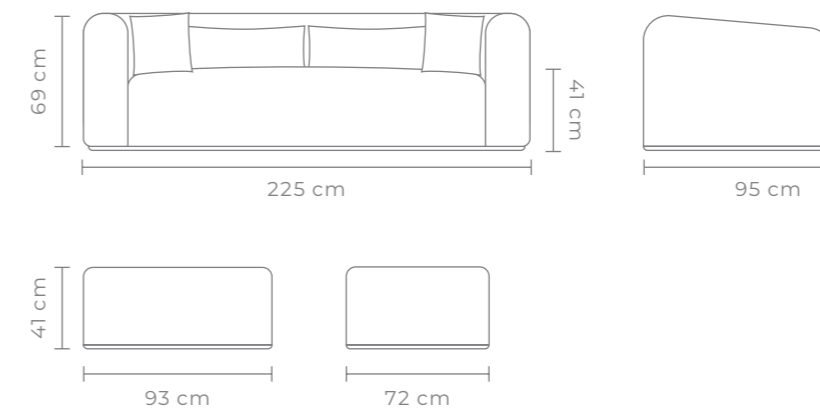

MITCHELL SOFA WITH OTTOMAN

A contemporary cocktail-style sofa, fully upholstered in boucle fabric with an ottoman to match.

Sofa – W 225 D 95 H 69 CM (SEAT HEIGHT 41 CM)

Ottoman – W 93 D 72 H 41 CM

- Hardwood frame & plywood
- Sprung base
- Fix seat cushion with multi-level high-density foam
- Smoked walnut stain base
- Ottoman included

FOR YOUR MOODBOARD > [DOWNLOAD IMAGES](#)

[VIEW PRICING](#)