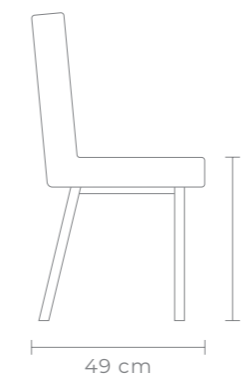

BELLA DINING CHAIR

CLOUD

Fully upholstered dining chair with flange edge and black metal legs.

W 47 D 49 H 87 CM (SEAT HEIGHT 46 CM)

- Fully upholstered
- Fabric composition: 30% Cotton 18% Polyester 44% Viscose 8% Linen

FOR YOUR MOODBOARD > [DOWNLOAD IMAGES](#)

[VIEW PRICING](#)