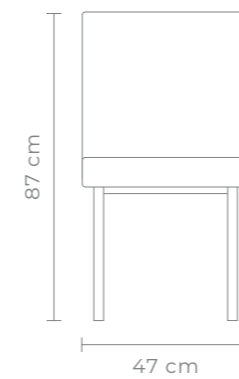

BELLA DINING CHAIR

CLOUD

Fully upholstered dining chair with flange edge and black metal legs.

W 47 D 49 H 87 CM (SEAT HEIGHT 46 CM)

- Fully upholstered
- Fabric composition: 30% Cotton 18% Polyester 44% Viscose 8% Linen

FOR YOUR MOODBOARD > [DOWNLOAD IMAGES](#)

[VIEW PRICING](#)