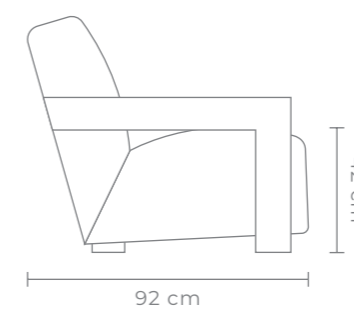

ARCHER CHAIR

MARINE

Fully upholstered occasional chair in boucle fabric with exposed Oak veneer arms.

W 77 D 92 H 78 CM (SEAT HEIGHT 42 CM)

- Fully upholstered
- High-Density foam seat
- Oak Veneer wood arms

FOR YOUR MOODBOARD > [DOWNLOAD IMAGES](#)

[VIEW PRICING](#)