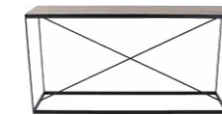

Kendall Console
Smoked Oak