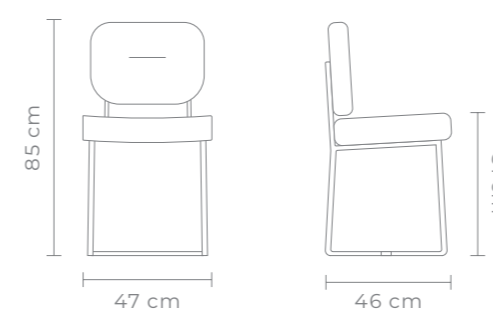

CANDY CHAIR

PINK

BLUE

Fully upholstered dining chair in two tones with black powder-coated legs.

W 47 D 46 H 85 CM (SEAT HEIGHT 51 CM)

- Two tones
- Black powder-coated legs

FOR YOUR MOODBOARD > [DOWNLOAD IMAGES](#)

[VIEW PRICING](#)