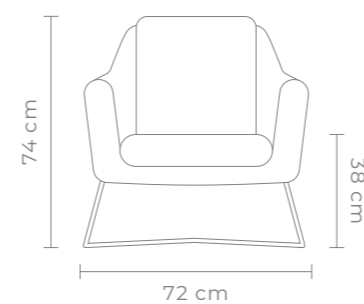

CHARLIE CHAIR

IVORY

Contemporary Occasional Chair with soft lines and upholstered in boucle fabric.
W 72 D 75 H 74 CM (SEAT HEIGHT 38 CM)

- Fully upholstered
- Black Metal Frame
- Boucle Fabric

FOR YOUR MOODBOARD > [DOWNLOAD IMAGES](#)

[VIEW PRICING](#)