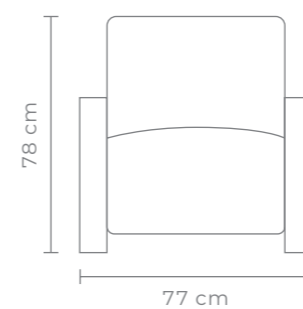

ARCHER CHAIR

MARINE

Fully upholstered occasional chair in boucle fabric with exposed Oak veneer arms.

W 77 D 92 H 78 CM (SEAT HEIGHT 42 CM)

- Fully upholstered
- High-Density foam seat
- Oak Veneer wood arms

FOR YOUR MOODBOARD > [DOWNLOAD IMAGES](#)

[VIEW PRICING](#)