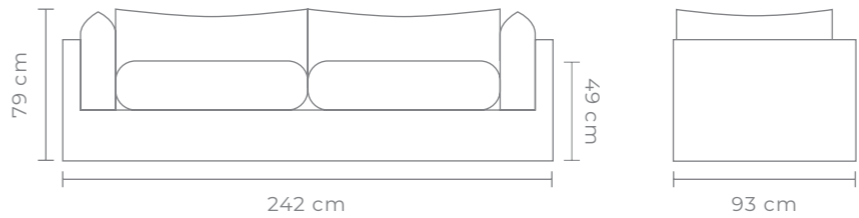

JAX SOFA

Fully upholstered 3 Seater sofa in soft velvet with antique effect and skirt. Removable cover.
W 242 D 93 H 79 CM (Seat Height 49 CM)

- High density foam + fibre + feather cushions
- Solid hardwood frame
- Loose cover with a skirt
- 100% polyester velvet
- Removable Cover

FOR YOUR MOODBOARD > [DOWNLOAD IMAGES](#)

[VIEW PRICING](#)