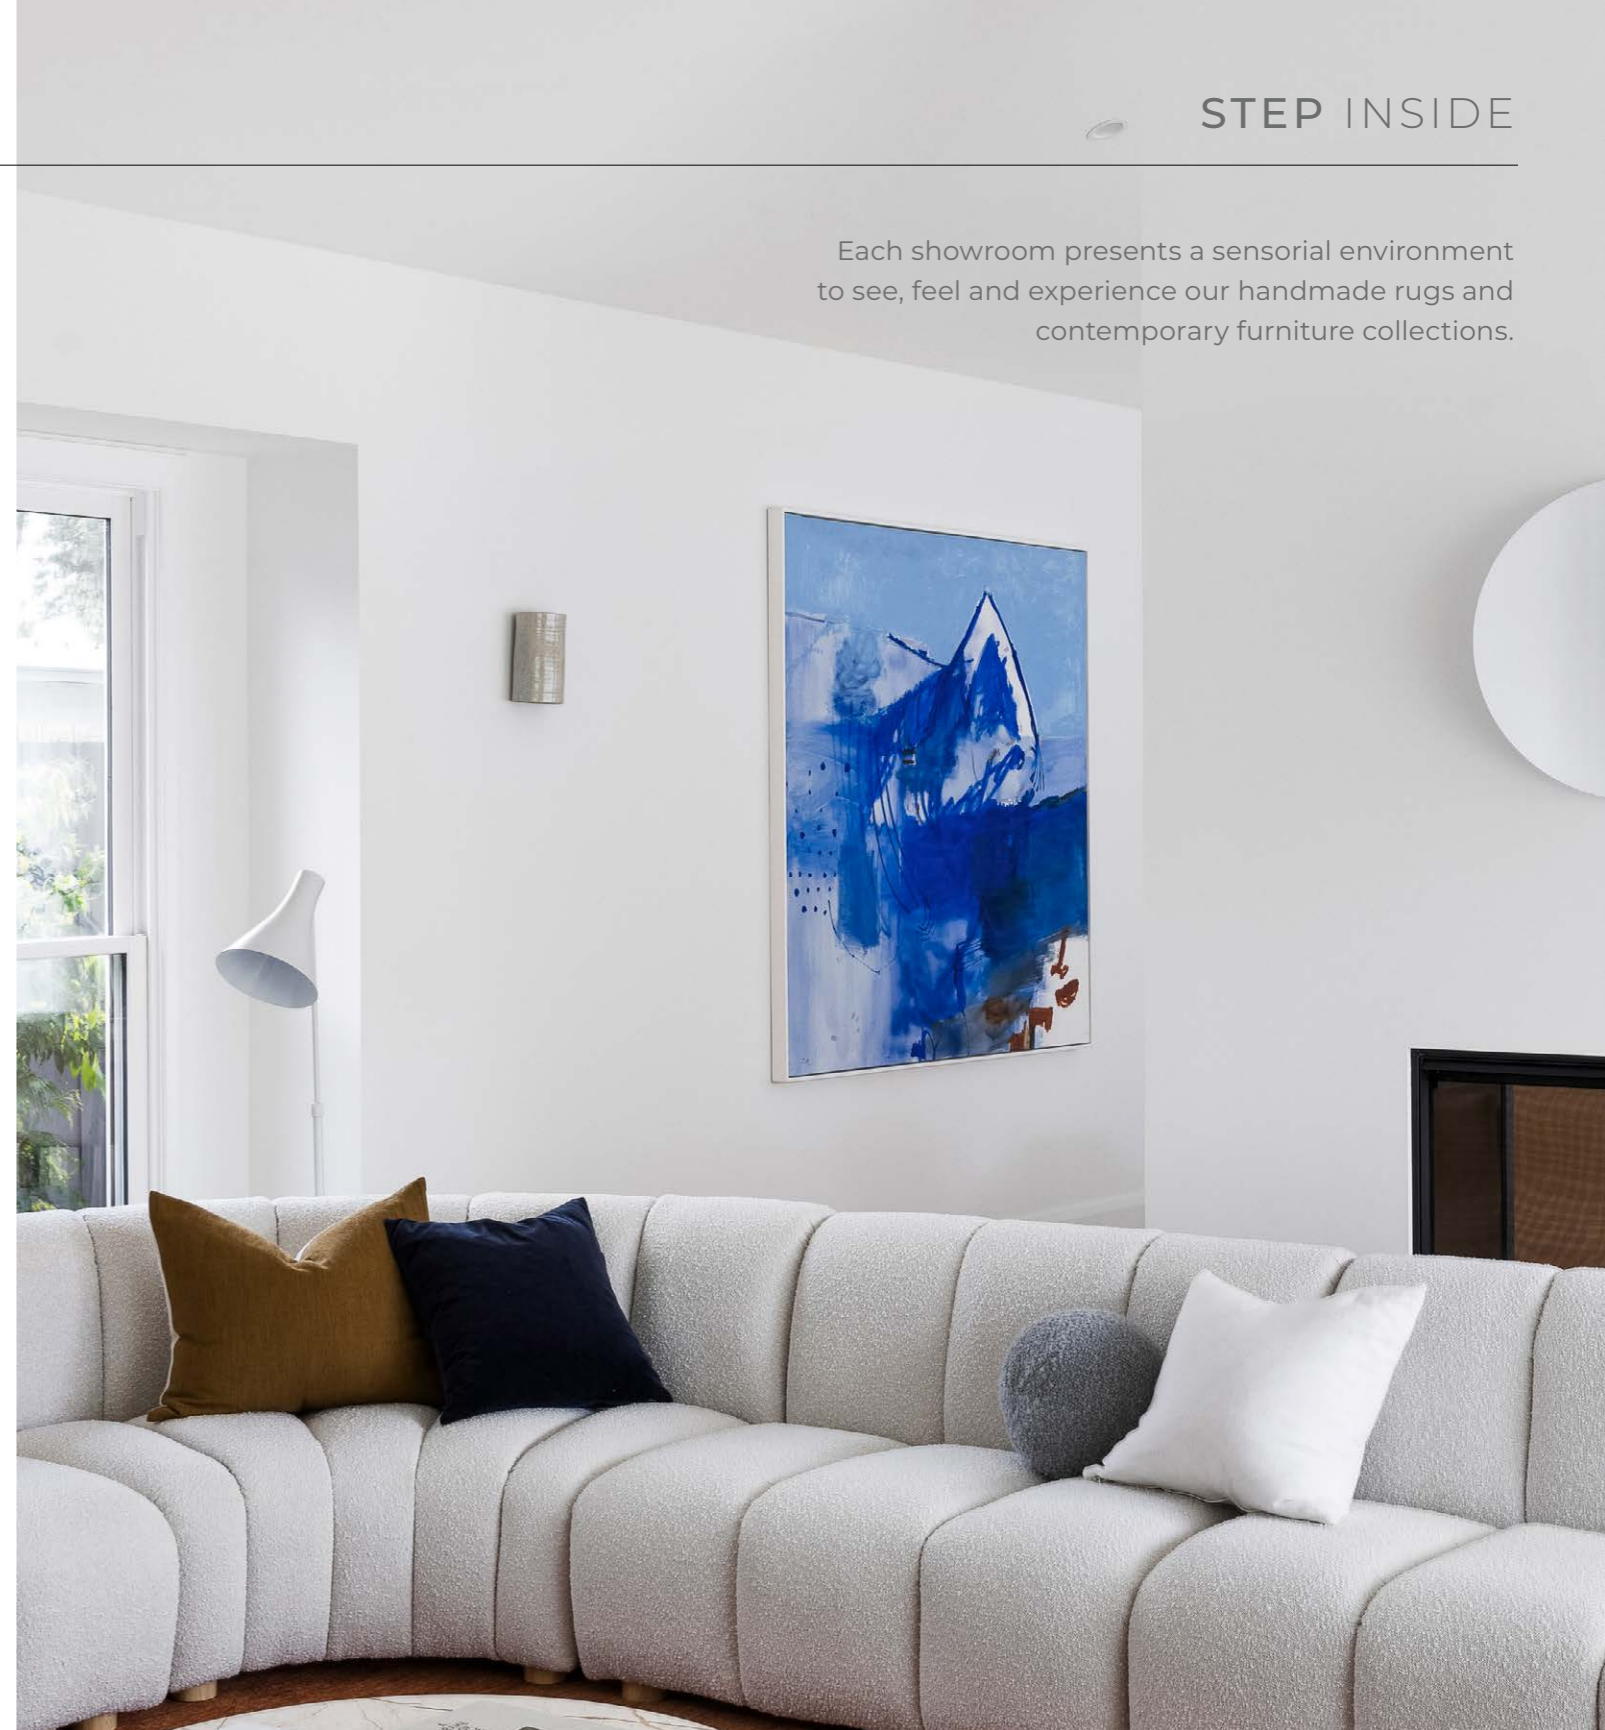

Hugo Sideboard Natural / Black

**MELBOURNE SHOWROOM**  
935 High Street  
Armadale VIC 3143  
Australia  
(03) 9421 5133

[View Map](#)

**SYDNEY SHOWROOM**  
62-66 Mentmore Ave  
Rosebery NSW 2018  
Australia  
(02) 8338 0107