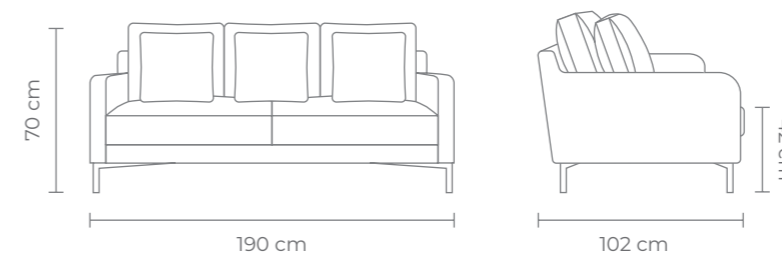

MESSINA 2 SEATER SOFA

Fully upholstered two seater sofa in a soft, textured fabric in a neutral chalk tone.
W 190 D 102 H 70 cm (Seat Height 42 cm)

- Hardwood frame
- Contemporary sprung base
- Comfort wrap seat insert
- Feather fibre back insert
- 50x50cm scatter cushions
- Black metal legs
- Fabric composition: 100% polyester

FOR YOUR MOODBOARD > [DOWNLOAD IMAGES](#)

[VIEW PRICING](#)