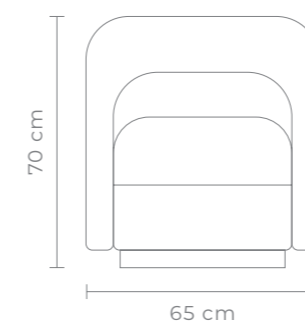

LARA CLUB CHAIR

PEBBLE

Luxurious occasional chair with metal base.
W 65 D 62 H 70 CM (SEAT HEIGHT 42 CM)

- Fully upholstered
- Chenille Velvet Fabric
- Black metal base

[FOR YOUR MOODBOARD](#) > [DOWNLOAD IMAGES](#)

[VIEW PRICING](#)