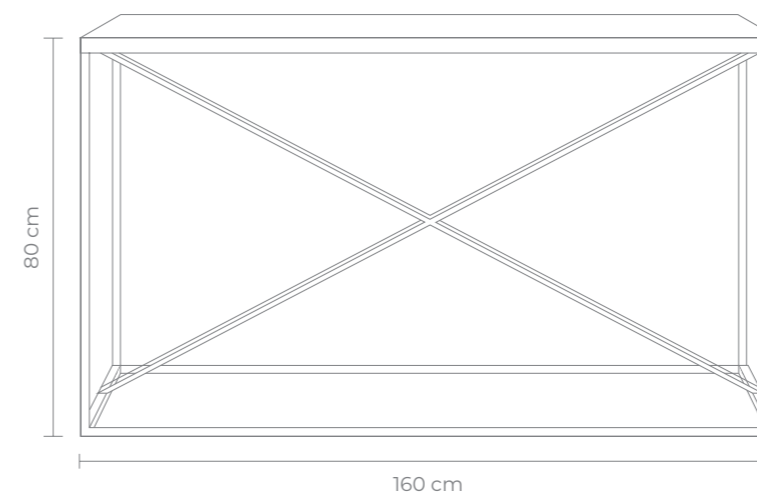

KENDALL CONSOLE

American Oak console with black metal frame.

W 160 D 40 H 80 CM

- American Oak smooth finish in Smoked Oak
- Black metal frame

FOR YOUR MOODBOARD > [DOWNLOAD IMAGES](#)

[VIEW PRICING](#)