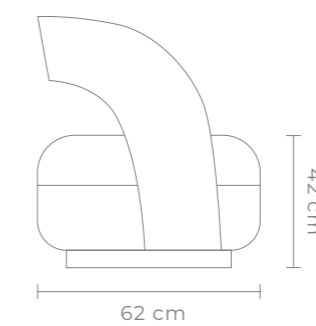

LARA CLUB CHAIR

PEBBLE

Luxurious occasional chair with metal base.
W 65 D 62 H 70 CM (SEAT HEIGHT 42 CM)

- Fully upholstered
- Chenille Velvet Fabric
- Black metal base

[FOR YOUR MOODBOARD](#) > [DOWNLOAD IMAGES](#)

[VIEW PRICING](#)