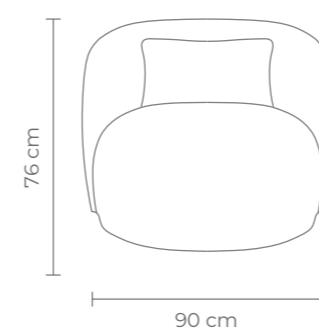

FELIPE LOUNGE CHAIR

SHADOW

Fully upholstered Occasional Chair in boucle fabric.

W 90 D 90 H 76 Seat (SEAT HEIGHT 40 cm)

- Curved tub style chair in chunky boucle fabric
- Fully upholstered
- Hardwood frame
- Contemporary sprung base with a high-density foam seat
- Fabric – 100% polyester

FOR YOUR MOODBOARD > [DOWNLOAD IMAGES](#)

[VIEW PRICING](#)