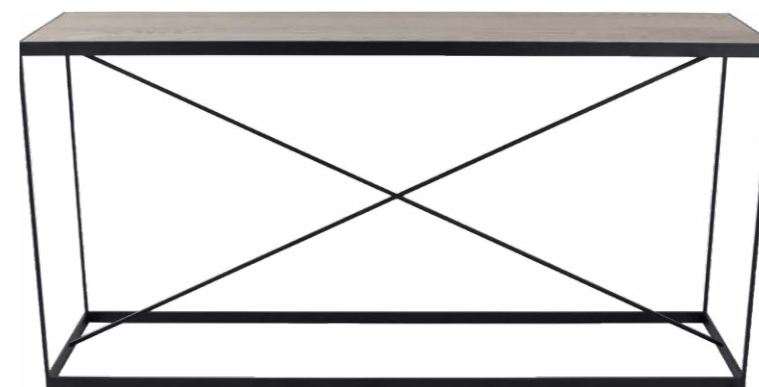

KENDALL CONSOLE

American Oak console with black metal frame.

W 160 D 40 H 80 CM

- American Oak smooth finish in Smoked Oak
- Black metal frame

FOR YOUR MOODBOARD > [DOWNLOAD IMAGES](#)

[VIEW PRICING](#)