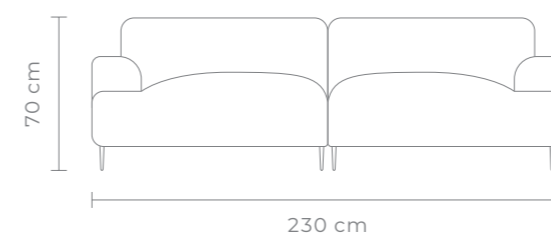

ALEXIS SOFA

Fully upholstered contemporary 3 seater fabric sofa.
W 230 D 92 H 70 CM (Seat height 42 CM)

- High-density foam seat
- Feather pillows
- Aluminium alloy leg

[FOR YOUR MOODBOARD](#)

[DOWNLOAD IMAGES](#)

[VIEW PRICING](#)