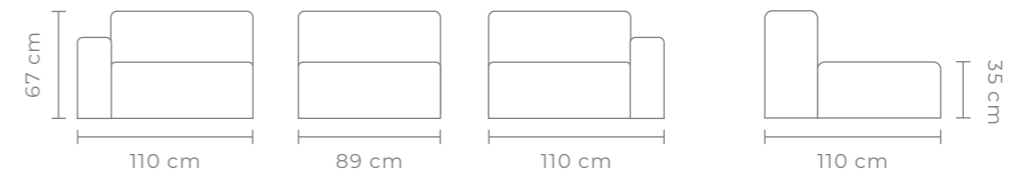

EVIE SOFA

A contemporary club-style 3 piece sectional sofa.
W 309 D 110 H 67 CM (SEAT HEIGHT 35 CM)

- Fully Upholstered
- Solid hardwood frame
- Contemporary sprung base
- Fixed upholstery
- 3 piece sectional, club-style sofa

FOR YOUR MOODBOARD > [DOWNLOAD IMAGES](#)

[VIEW PRICING](#)