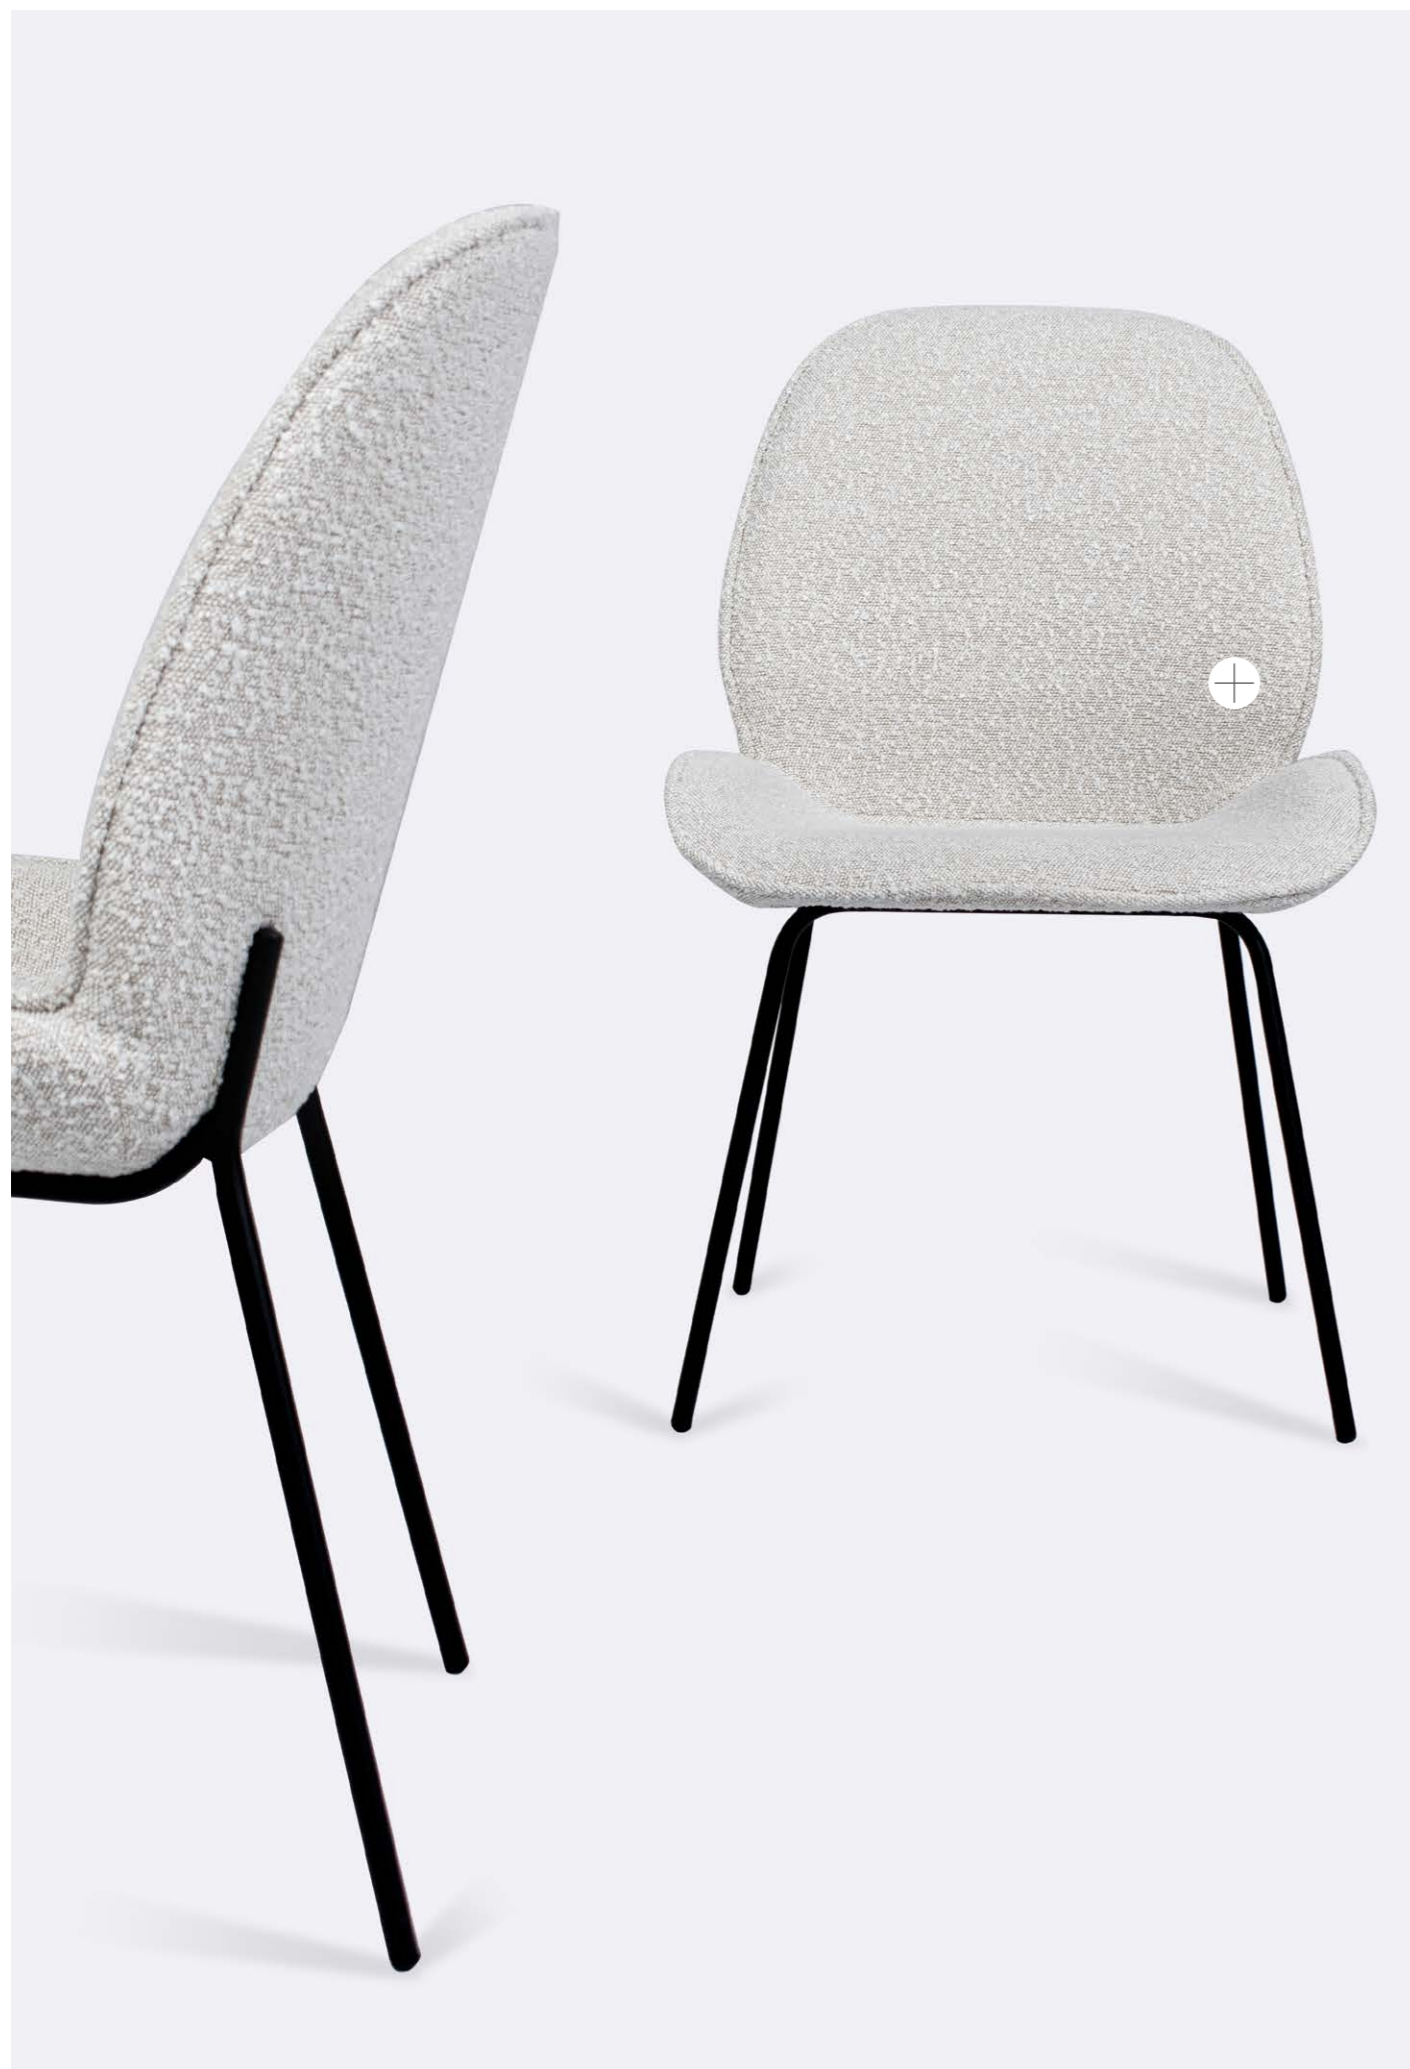

MARLEY DINING CHAIR

Fully upholstered dining chair in boucle with black metal legs.

W 55 D 63 H 88.5 CM (SEAT HEIGHT 44 CM)

- Composition: Polyester 95% Acrylic 5%
- 80,000 Martindale Rubs
- High Commercial suitability
- Black metal legs
- (Minimum 2 - boxed in sets of 2)

FOR YOUR MOODBOARD > [DOWNLOAD IMAGES](#)

[VIEW PRICING](#)