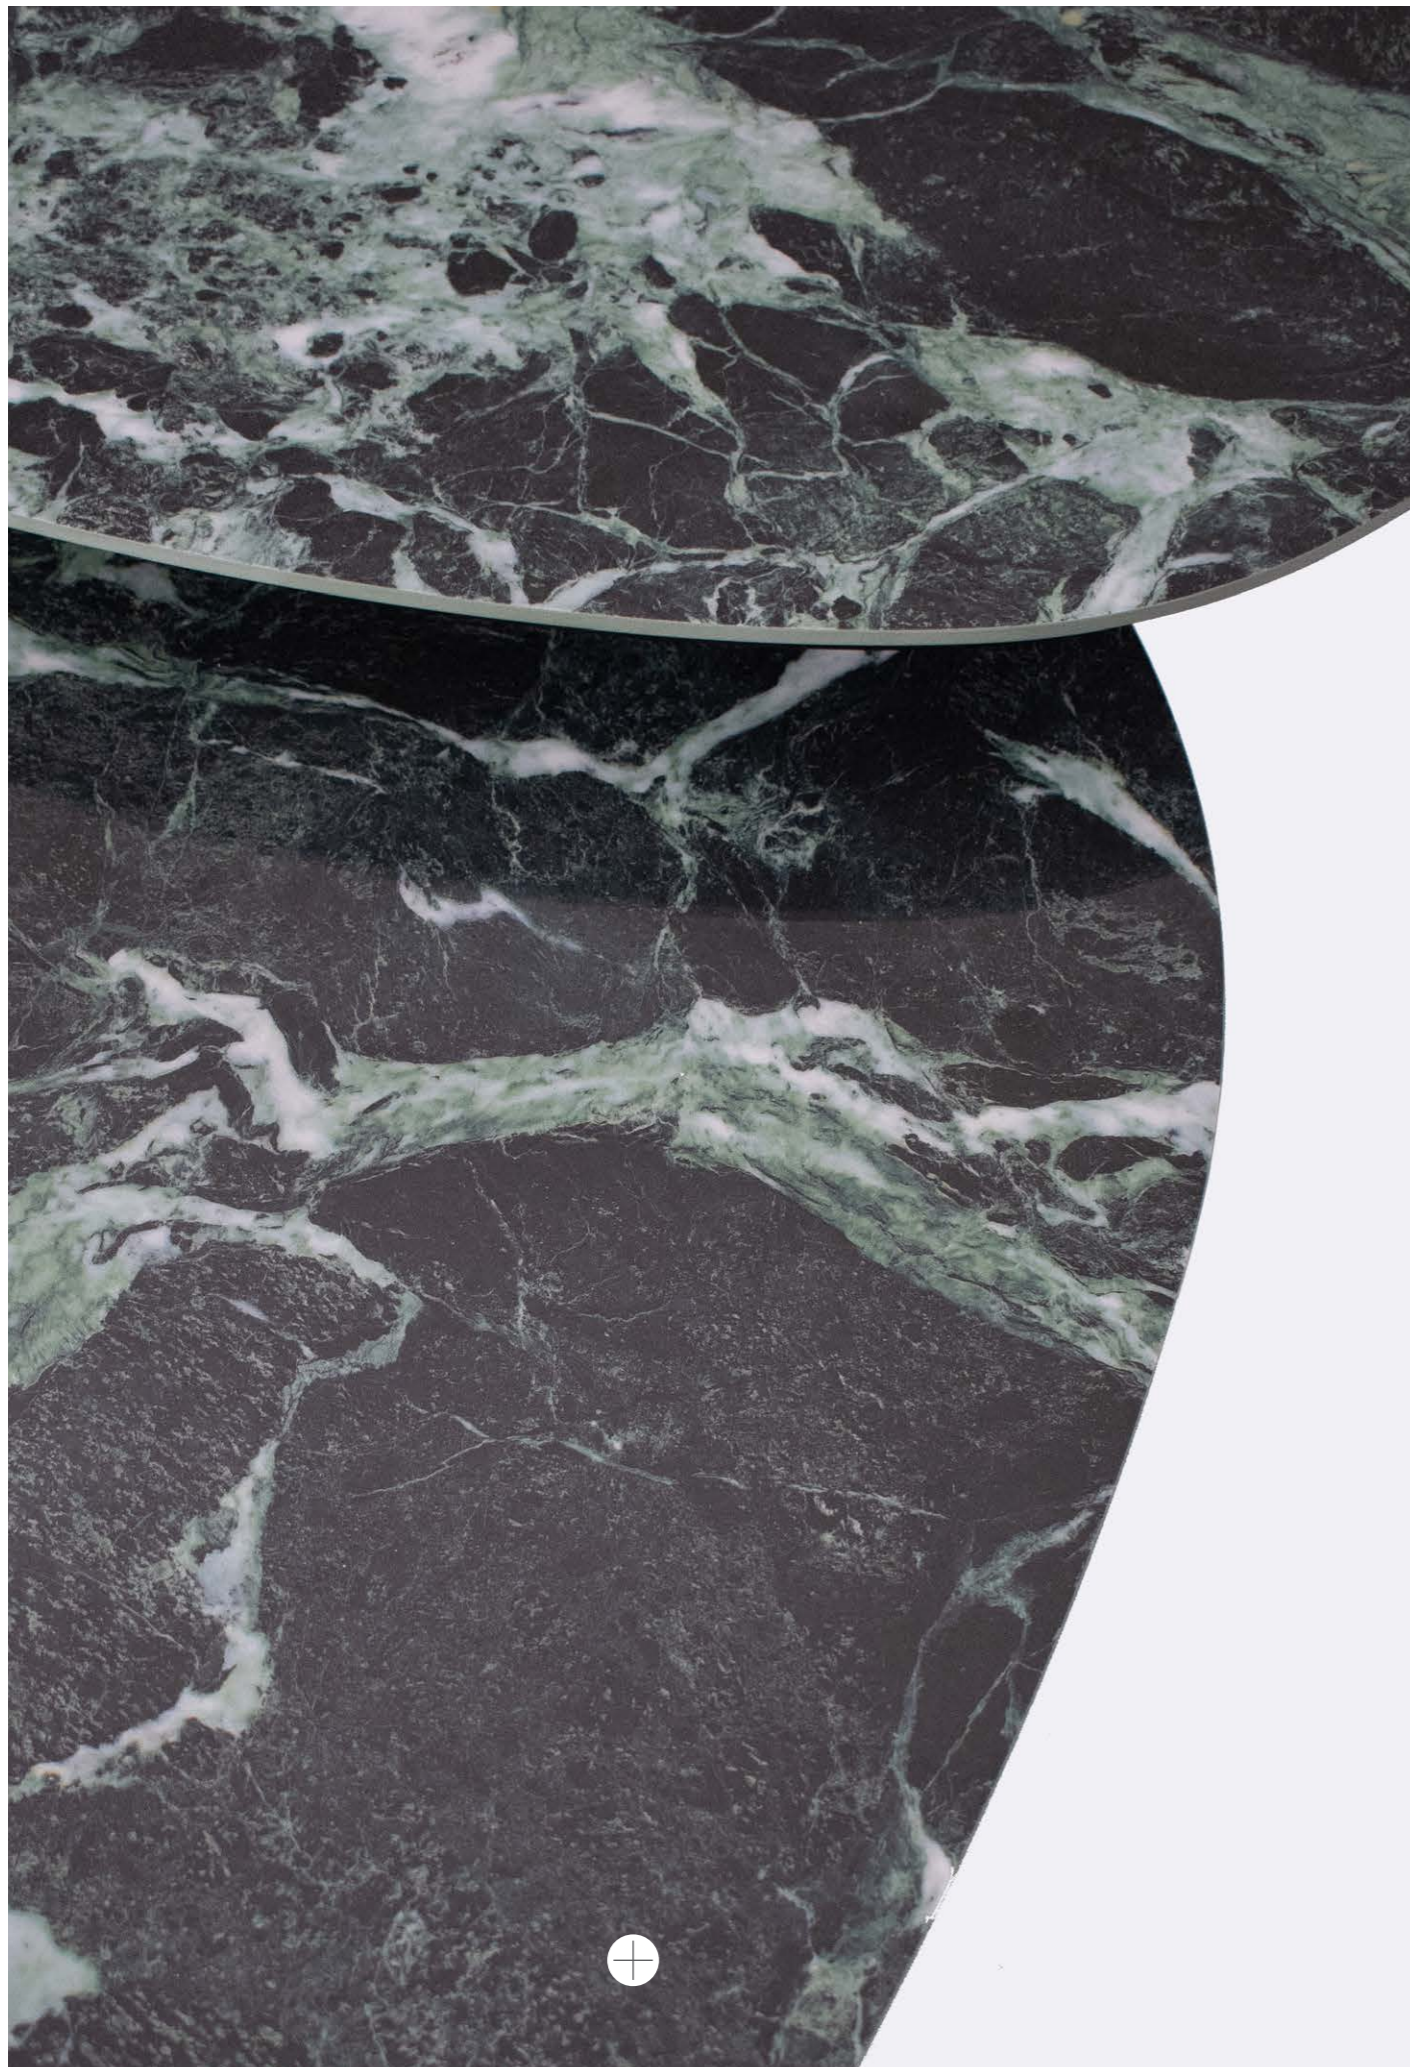

TUSCANY TABLES

NEST

VERDE

Organic shape tables with black metal pedestal base.

Tuscany Coffee Table that can be used individually or nest together as a set of two.

1. W 100 D 100 H 40 CM
2. W 120 D 80 H 30 CM
3. W 50 D 50 H 45 CM

- Glass top with marble look.
- Black metal pedestal base.

FOR YOUR MOODBOARD > [DOWNLOAD IMAGES](#)

[VIEW PRICING](#)