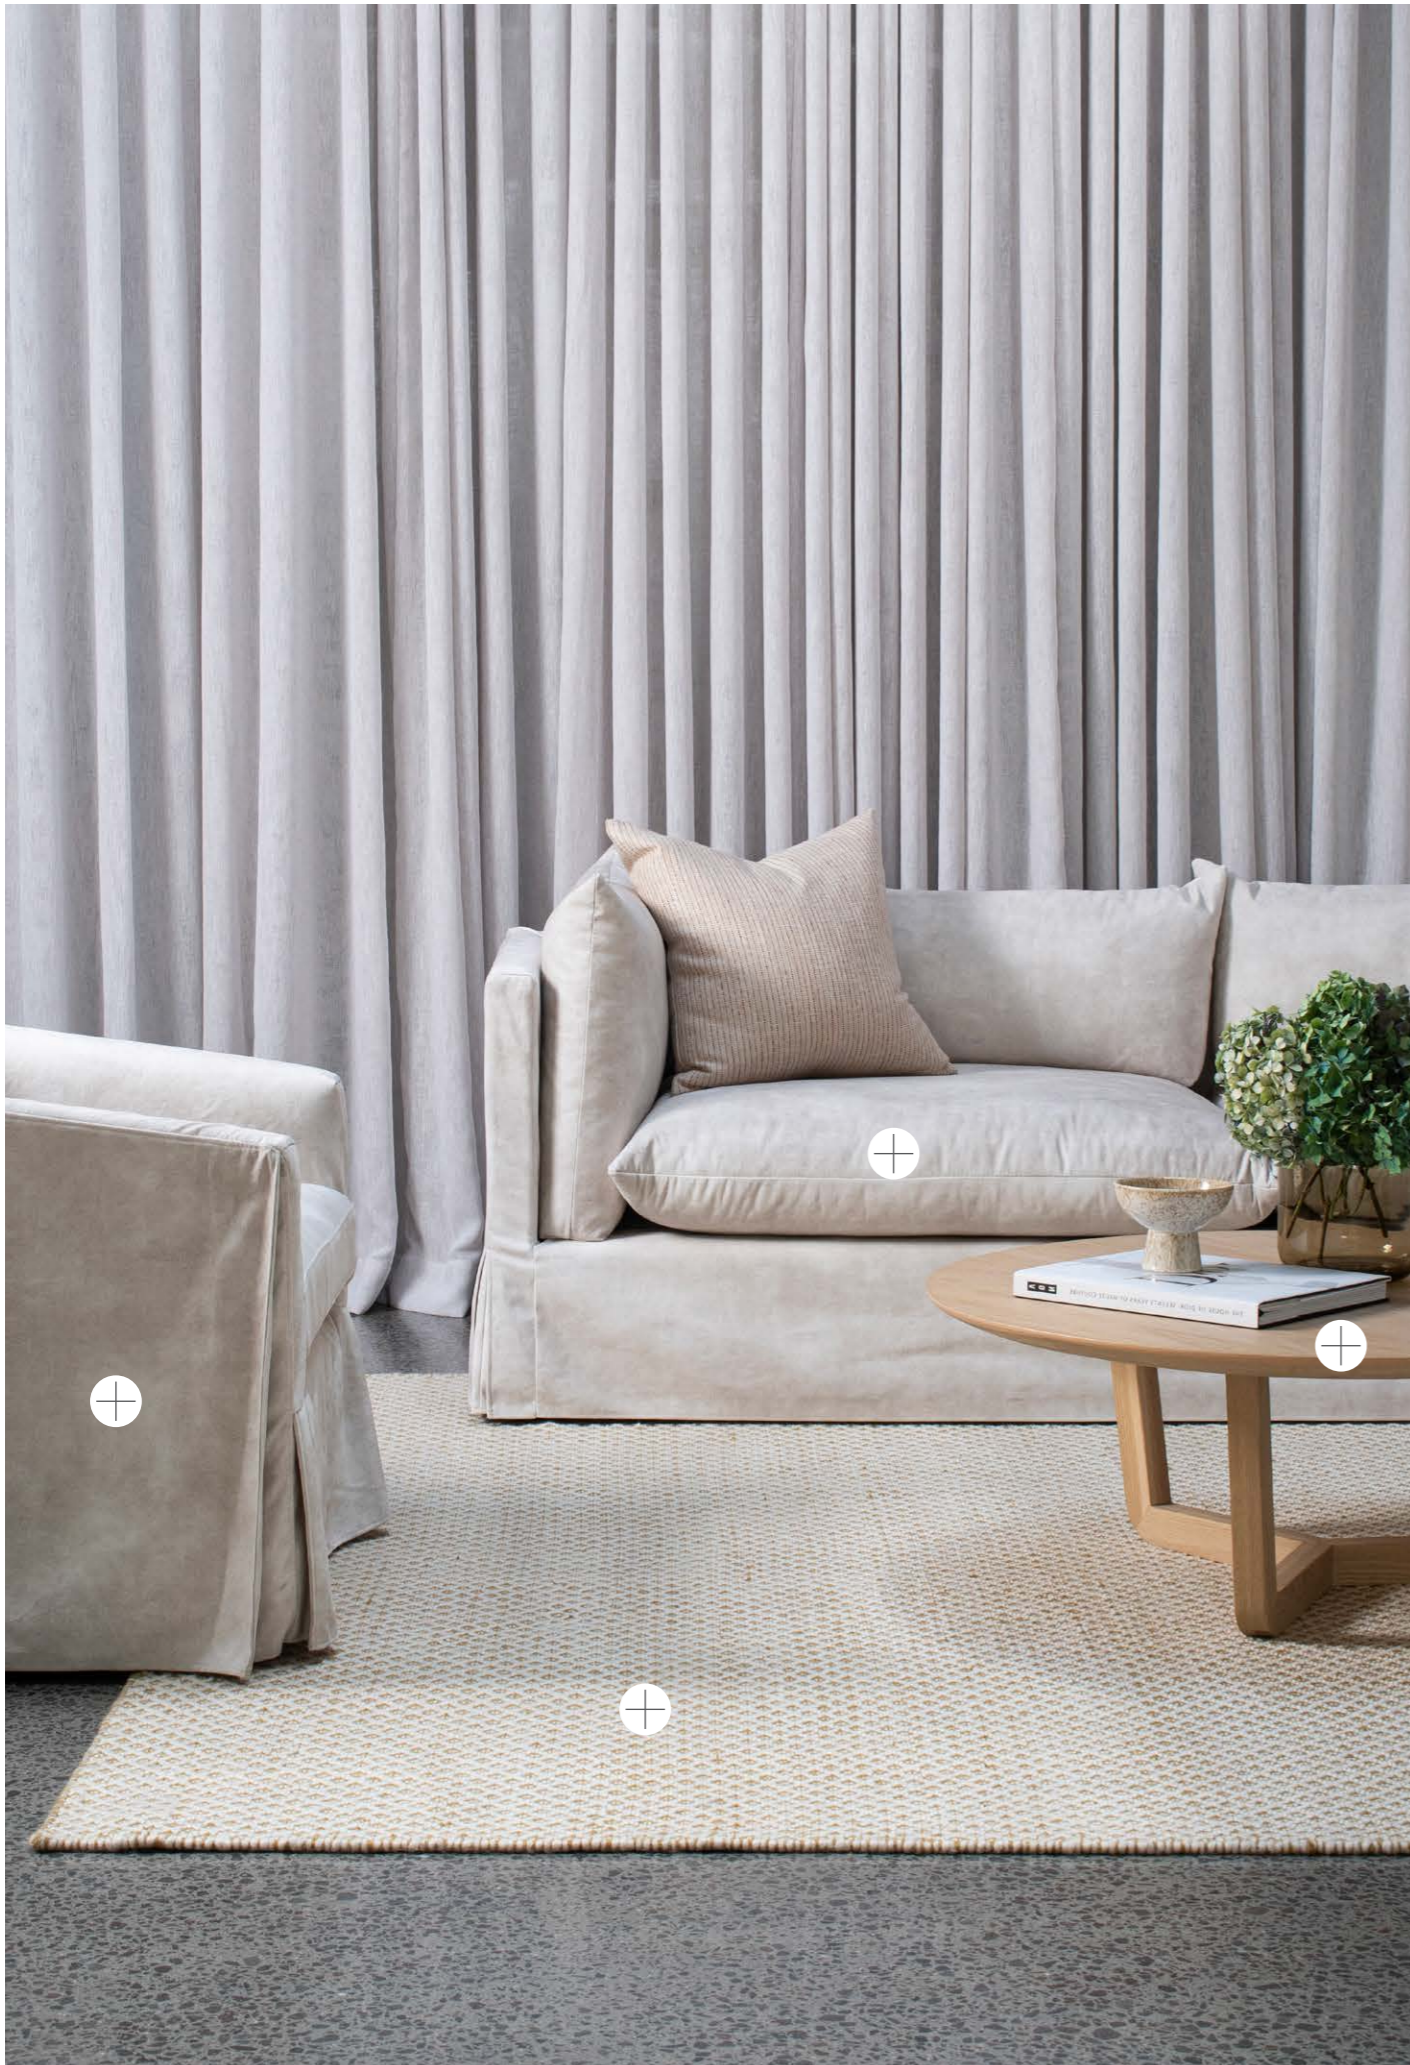

JAX SOFA

Fully upholstered 3 Seater sofa in soft velvet with antique effect and skirt. Removable cover.
W 242 D 93 H 79 CM (Seat Height 49 CM)

- High density foam + fibre + feather cushions
- Solid hardwood frame
- Loose cover with a skirt
- 100% polyester velvet
- Removable Cover

FOR YOUR MOODBOARD > [DOWNLOAD IMAGES](#)

[VIEW PRICING](#)