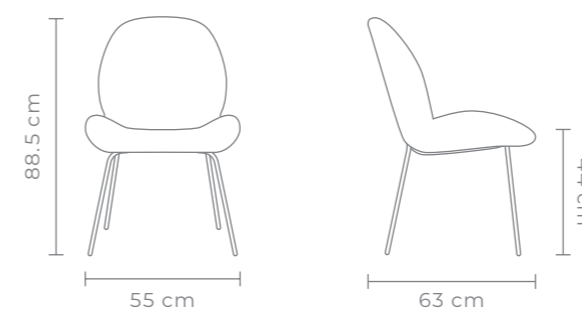

MARLEY DINING CHAIR

Fully upholstered dining chair in boucle with black metal legs.

W 55 D 63 H 88.5 CM (SEAT HEIGHT 44 CM)

- Composition: Polyester 95% Acrylic 5%
- 80,000 Martindale Rubs
- High Commercial suitability
- Black metal legs
- (Minimum 2 - boxed in sets of 2)

FOR YOUR MOODBOARD > [DOWNLOAD IMAGES](#)

[VIEW PRICING](#)