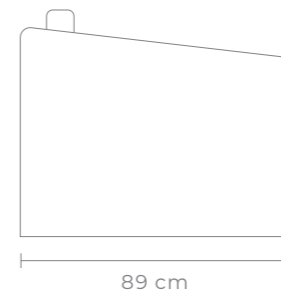

JAX CHAIR

CLOUD

**Fully upholstered armchair with a skirt in soft velvet with antique effect. Removable cover.
W 80 D 89 H 75 CM (SEAT HEIGHT 45 CM)**

- High density foam + fibre + feather cushions
- Solid hardwood frame
- Loose cover with a skirt
- 100% polyester velvet
- Removable Cover

FOR YOUR MOODBOARD > [DOWNLOAD IMAGES](#)

[VIEW PRICING](#)