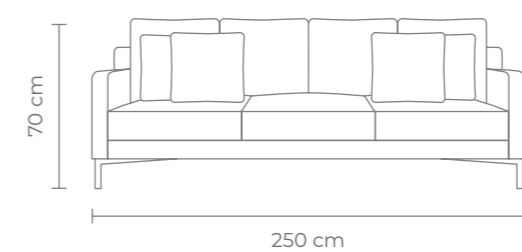

MESSINA 3 SEATER SOFA

Fully upholstered three seater sofa in a soft, textured fabric in a neutral chalk tone.
W 250 D 102 H 70 cm (Seat Height 42 cm)

- Hardwood frame
- Contemporary sprung base
- Comfort wrap seat insert
- Feather fibre back insert
- 50x50cm scatter cushions
- Black metal legs
- Fabric composition: 100% polyester

FOR YOUR MOODBOARD > [DOWNLOAD IMAGES](#)

[VIEW PRICING](#)