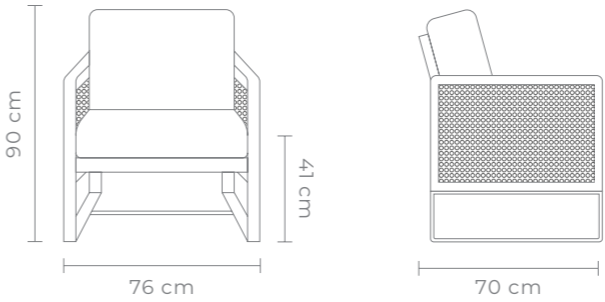

REMI CHAIR

Rattan occasional chair in a natural finish and black frame.
W 76 D 70 H 90 CM (SEAT HEIGHT 41 CM)

- Black timber frame with rattan in natural finish
- Black metal legs
- Upholstered back & seat cushions

FOR YOUR MOODBOARD > [DOWNLOAD IMAGES](#)

[VIEW PRICING](#)