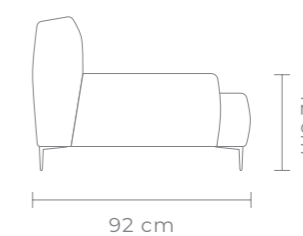

ALEXIS SOFA

VANILLA

Fully upholstered contemporary 3 seater fabric sofa.
W 230 D 92 H 70 CM (Seat height 42 CM)

- High-density foam seat
- Feather pillows
- Aluminium alloy leg

[FOR YOUR MOODBOARD](#)

[DOWNLOAD IMAGES](#)

[VIEW PRICING](#)