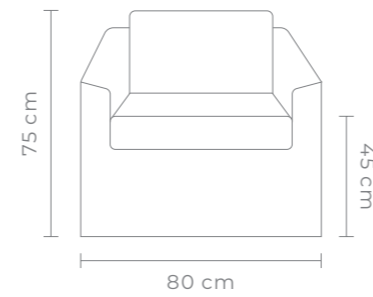

JAX CHAIR

CLOUD

**Fully upholstered armchair with a skirt in soft velvet with antique effect. Removable cover.
W 80 D 89 H 75 CM (SEAT HEIGHT 45 CM)**

- High density foam + fibre + feather cushions
- Solid hardwood frame
- Loose cover with a skirt
- 100% polyester velvet
- Removable Cover

FOR YOUR MOODBOARD > [DOWNLOAD IMAGES](#)

[VIEW PRICING](#)