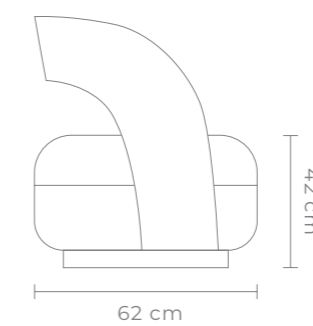

# LARA CLUB SWIVEL CHAIR

360°

360°

HONEYCOMB

SNOW

Contemporary Occasional Swivel Chair with metal base.  
W 65 D 62 H 70 CM (SEAT HEIGHT 42 CM)

- Fully upholstered
- Swivel base
- Metal base

FOR YOUR MOODBOARD > [DOWNLOAD IMAGES](#)