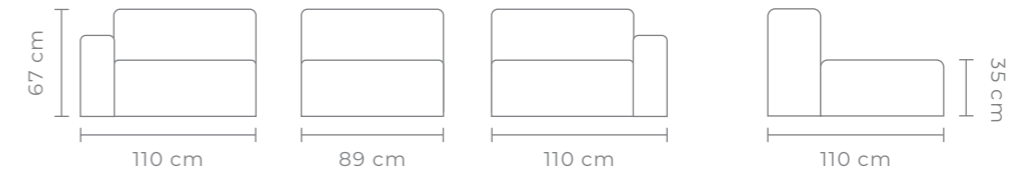

EVIE SOFA

A contemporary club-style 3 piece sectional sofa.
W 309 D 110 H 67 CM (SEAT HEIGHT 35 CM)

- Fully Upholstered
- Solid hardwood frame
- Contemporary sprung base
- Fixed upholstery
- 3 piece sectional, club-style sofa

FOR YOUR MOODBOARD > [DOWNLOAD IMAGES](#)

[VIEW PRICING](#)