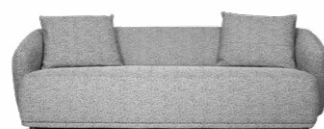

Gemma 1 Piece Sofa
Pebble