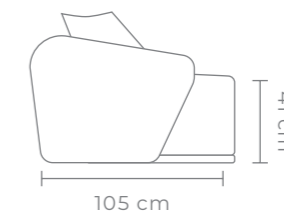

GEMMA 1 PIECE SOFA

PEBBLE

A contemporary fully upholstered 2-piece sectional sofa in stone
W 235 D 105 H 68 CM (Seat Height 41 CM)

- Hardwood frame + plywood
- Contemporary Sprung Base
- Fixed seat and back cushions
- Two scatter cushions

FOR YOUR MOODBOARD > [DOWNLOAD IMAGES](#)

[VIEW PRICING](#)