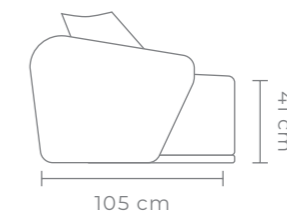

GEMMA 1 PIECE SOFA

STONE

A contemporary fully upholstered 2-piece sectional sofa in stone
W 235 D 105 H 68 CM (Seat Height 41 CM)

- Hardwood frame + plywood
- Contemporary Sprung Base
- Fixed seat and back cushions
- Two scatter cushions

FOR YOUR MOODBOARD > [DOWNLOAD IMAGES](#)

[VIEW PRICING](#)