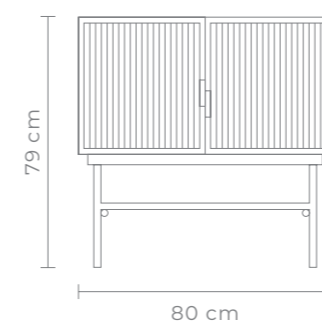

AMELIE CABINET

BLACK

Black metal cabinet with fluted glass. An elegant storage solution for living, dining rooms or entrance.

W 80 D 45 H 79 CM

- Black Metal
- Fluted glass
- Two doors

FOR YOUR MOODBOARD > [DOWNLOAD IMAGES](#)

[VIEW PRICING](#)