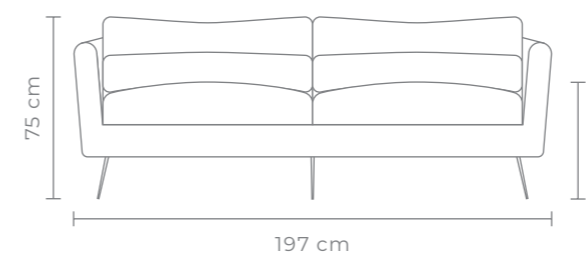

MARLEY SOFA

Fully upholstered 3 seater sofa with matte black legs.

W 197 D 90 H 75 CM (Seat Height 49 CM)

- Cotton canvas fabric
- Comfort wrap seat insert
- Black matte powder-coated metal legs
- Inclusive of 2 rectangular lumber cushions

FOR YOUR MOODBOARD > [DOWNLOAD IMAGES](#)

[VIEW PRICING](#)