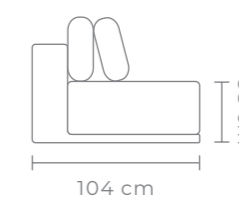

STELLA LOUNGE

FLAX

A configuration of Left Arm Facing + Right Arm Facing + Armless Lounge Seats.

W 328 D 104 H 78 CM (Seat Height 38 CM)

- Fully upholstered
- Contemporary sprung base
- High density foam seat platform
- Feather fibre back cushions

FOR YOUR MOODBOARD > [DOWNLOAD IMAGES](#)

[VIEW PRICING](#)