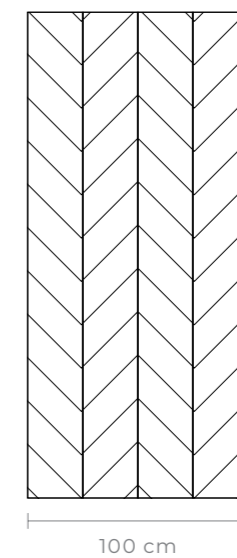

ZANDER DINING TABLE

Contemporary solid American oak dining table with herringbone top and broad angled legs.

W 220 D 100 H 77 CM / W 280 D 100 H 77 CM

- Solid Black Oak top and legs
- Herringbone top
- Broad angle legs

FOR YOUR MOODBOARD > [DOWNLOAD IMAGES](#)

[VIEW PRICING](#)