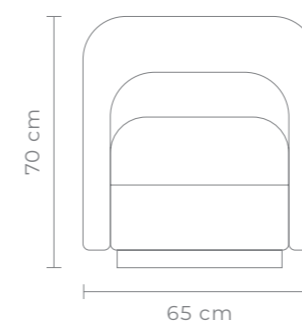

# LARA CLUB SWIVEL CHAIR

360°

360°

HONEYCOMB

SNOW

Contemporary Occasional Swivel Chair with metal base.  
W 65 D 62 H 70 CM (SEAT HEIGHT 42 CM)

- Fully upholstered
- Swivel base
- Metal base

FOR YOUR MOODBOARD > [DOWNLOAD IMAGES](#)