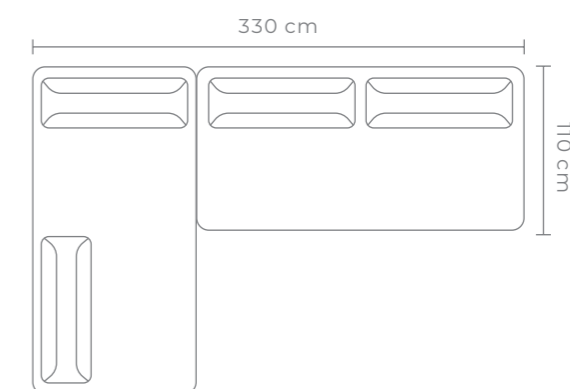

HANNAH SOFA

A versatile sofa with movable back cushions and a contemporary spring base for superior comfort. Combine two and create a modular lounge or use as single sofa.

W 220 D 110 H 73 CM (Seat Height 43 CM)

- Contrast piping
- Fixed set platform with contemporary spring base
- Movable weighted foam back cushions with adhesive strip.
- Fabric: 100% Polyester

[FOR YOUR MOODBOARD](#) > [DOWNLOAD IMAGES](#)

[VIEW PRICING](#)