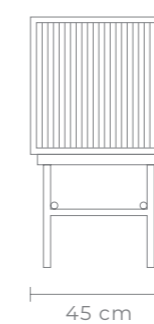

AMELIE CABINET

BLACK

Black metal cabinet with fluted glass. An elegant storage solution for living, dining rooms or entrance.

W 80 D 45 H 79 CM

- Black Metal
- Fluted glass
- Two doors

FOR YOUR MOODBOARD > [DOWNLOAD IMAGES](#)

[VIEW PRICING](#)