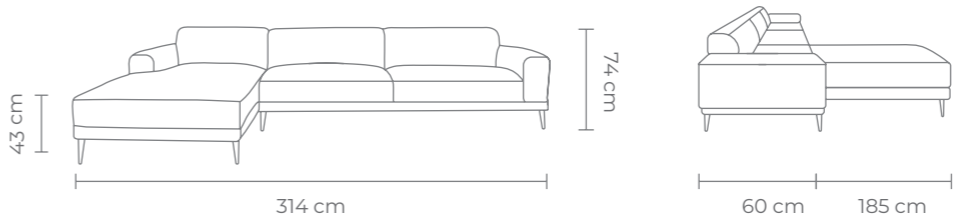

LOUIS SOFA

Contemporary European design 3 Seater Leather Sofa.
Fully upholstered in semi-aniline leather with left and right chaise options.

W 314 H 74 D 60 cm (Seat Height 43 cm)
Chaise Depth 185 cm

- Solid hardwood frame
- Contemporary sprung base
- Fully upholstered in semi-aniline leather
- Fix seat and back cushions
- With left and right chaise options