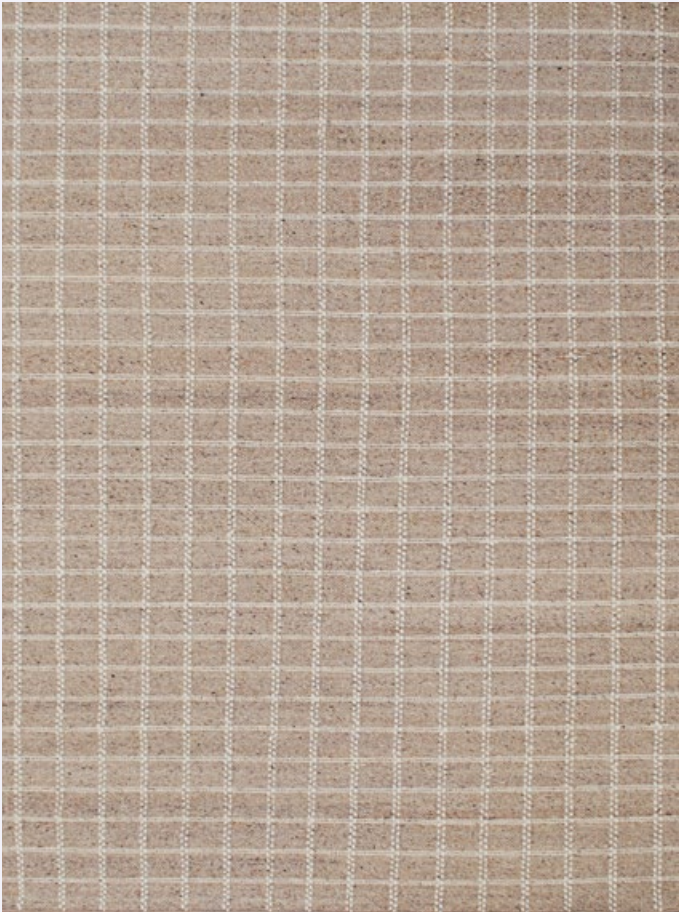

## BELLEVUE RUG

COLOUR: CARAMEL

**Stock Sizes (cm)**  
200 X 290 / 250 X 350 / 300 X 400

**Construction** Handwoven  
**Composition** Wool & Polyester Mix  
**Custom Options** N/A  
**Thickness** Approx 12 mm  
**Edge Finish** Overlocked  
**Use Purpose** Indoor  
**Suitability** Residential

Caramel

[VIEW PRICING](#)

[Log in](#) or [Request a Trade Account](#)

# BELLEVUE RUG

HANDWOVEN WOOL & POLYESTER MIX

**tallira**  
by THE RUG COLLECTION

Caramel