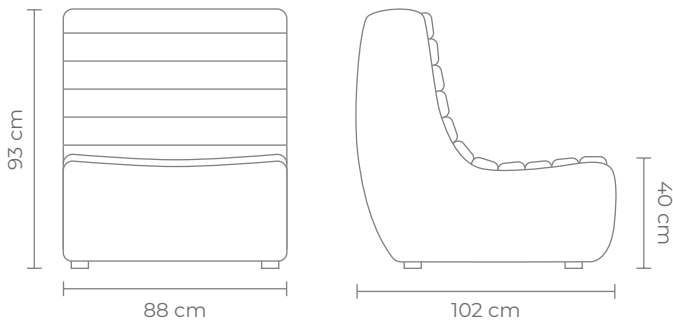

tallira.com

Ivory

Black

Contemporary channel stitched chair in soft, textured boucle fabric.
W 88 D 102 H 93 CM (Seat Height 40 CM)

- Fully upholstered
- Solid hardwood frame
- Contemporary sprung base
- Fixed upholstery
- Large Channel stitched design occasional chair