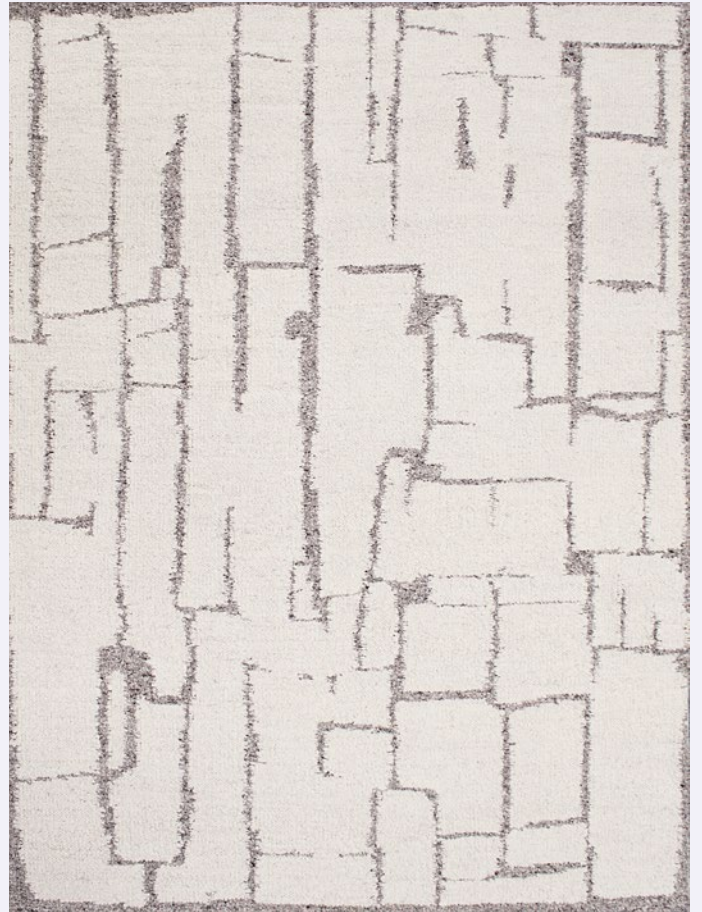

COLLECTION

HERAS RUGS
HANDWOVEN
WOOL

THE **RUG**
COLLECTION
AUSTRALIA

tallira
FURNITURE

VIEW ONLINE

HERAS RUG

COLOUR: IVORY/TAUPE

Stock Sizes (cm)
200 X 290 / 250 X 350 / 300 X 400

Construction Handwoven

Composition 100% Wool

Custom Options N/A

Thickness Approx 12 mm

Edge Finish Overlocked

Use Purpose Indoor

Suitability Residential

Ivory / Taupe

[VIEW PRICING](#)

[Log in](#) or [Request a Trade Account](#)

HERAS RUG

COLOUR: SAND

Stock Sizes (cm)
200 X 290 / 250 X 350 / 300 X 400

Construction Handwoven
Composition 100% Wool
Custom Options N/A
Thickness Approx 12 mm
Edge Finish Overlocked
Use Purpose Indoor
Suitability Residential