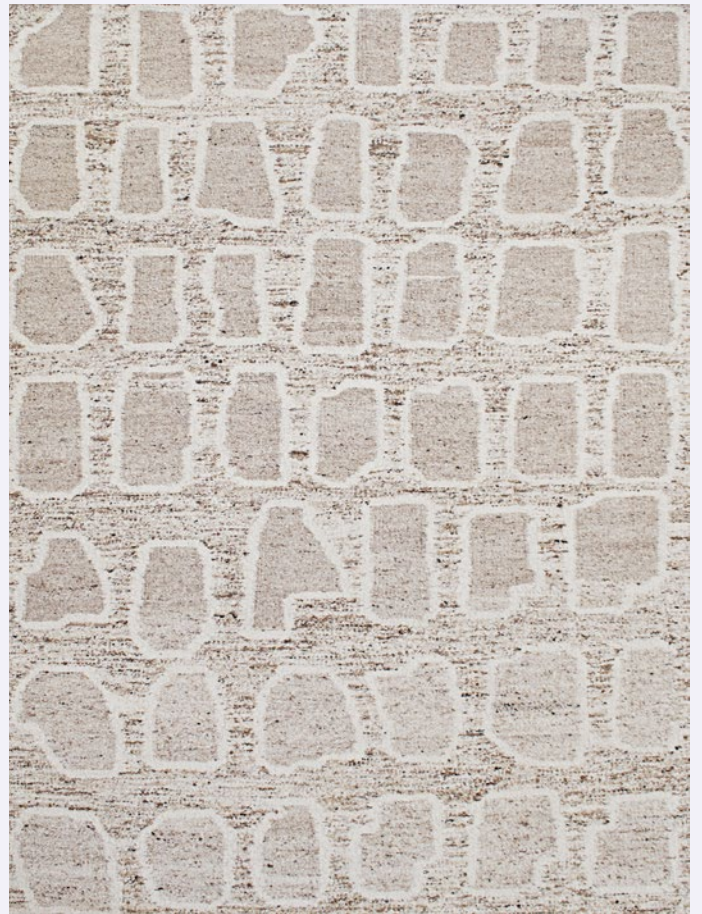

COLLECTION

HERAS RUGS
HANDWOVEN
WOOL

THE **RUG**
COLLECTION
AUSTRALIA

tallira
FURNITURE

VIEW ONLINE

HERAS RUG

COLOUR: IVORY/TAUPE

Stock Sizes (cm)
200 X 290 / 250 X 350 / 300 X 400

Construction Handwoven

Composition 100% Wool

Custom Options N/A

Thickness Approx 12 mm

Edge Finish Overlocked

Use Purpose Indoor

Suitability Residential

Ivory / Taupe

[VIEW PRICING](#)

[Log in](#) or [Request a Trade Account](#)

HERAS RUG

COLOUR: SAND

Stock Sizes (cm)
200 X 290 / 250 X 350 / 300 X 400

Construction Handwoven
Composition 100% Wool
Custom Options N/A
Thickness Approx 12 mm
Edge Finish Overlocked
Use Purpose Indoor
Suitability Residential

Sand

[VIEW PRICING](#)

[Log in](#) or [Request a Trade Account](#)

HERAS RUGS

HANDWOVEN WOOL

tallira
by THE RUG COLLECTION

Ivory / Taupe

Sand